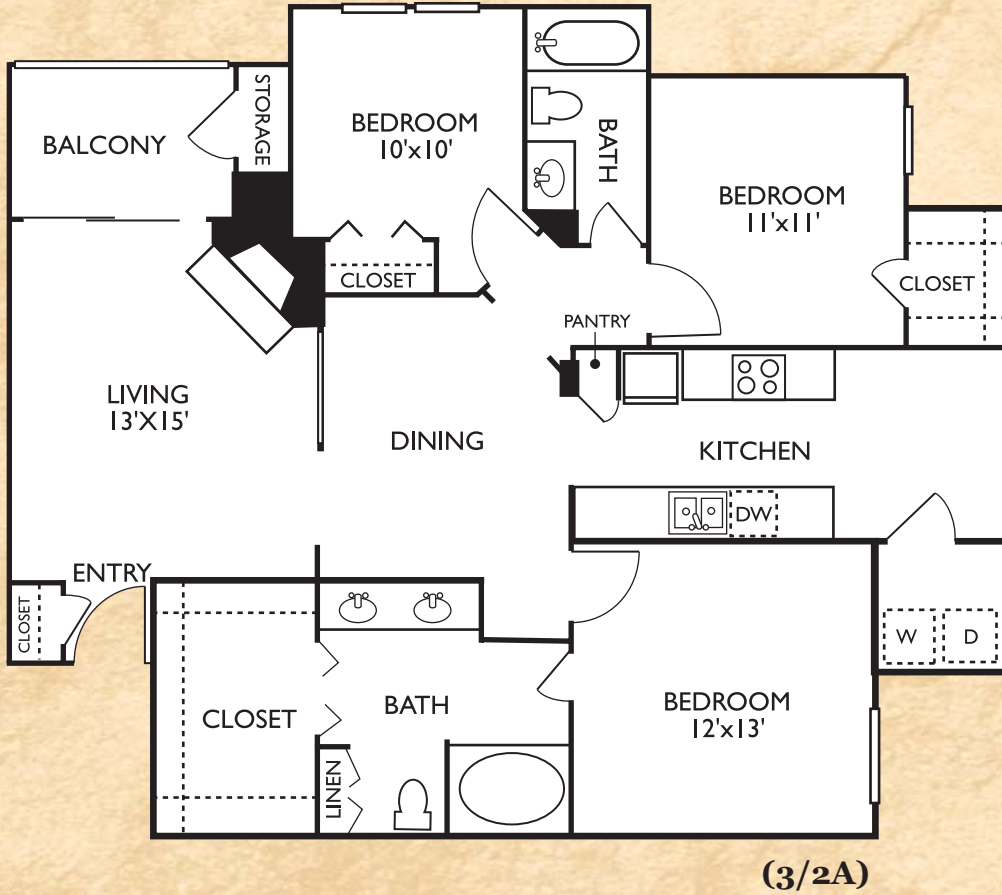

# Three-Bedroom Floorplans

## Versailles

Three Bedroom • Two Bath

1306 Square Feet

Rent      Deposit

3006 Franciscan Drive • Arlington, Texas 76015  
phone: 817.417.0272 • fax: 817.466.2315 • email: franciscanofarlington@conam.net