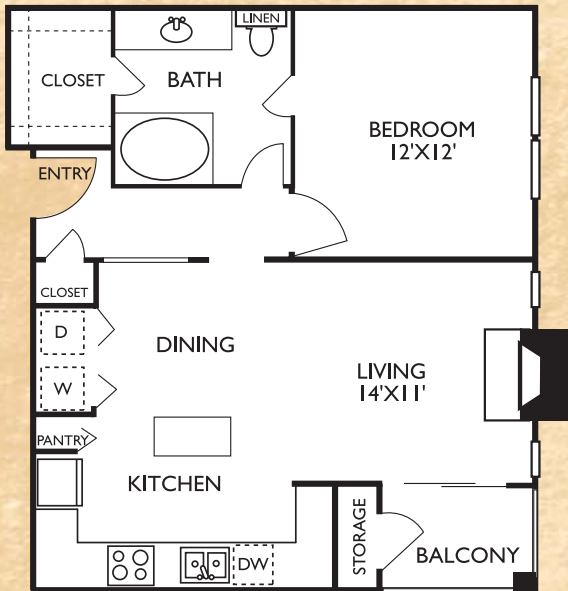

# One-Bedroom Floorplans

(1/1B)

## Morvan

One Bedroom • One Bath

665 Square Feet

Rent      Deposit

## Anatole

One Bedroom • One Bath

618 Square Feet/\*671 Square Feet

Rent      Deposit

(1/1A)

(1/1C)\*

(1/1D)

# One-Bedroom Floorplans