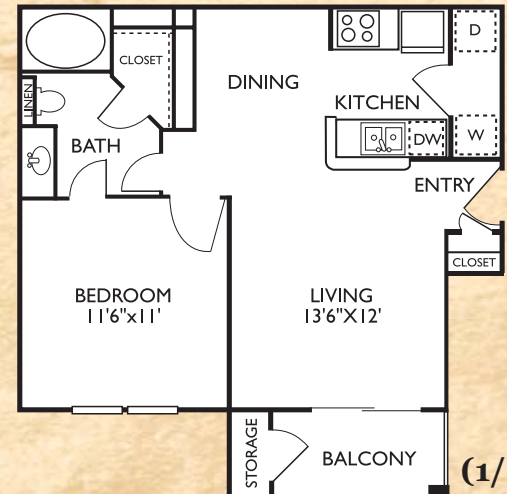

# One-Bedroom Floorplans

(1/1B)

## Morvan

One Bedroom • One Bath

665 Square Feet

Rent      Deposit

## Anatole

One Bedroom • One Bath

618 Square Feet/\*671 Square Feet

Rent      Deposit

(1/1A)

(1/1C)\*

(1/1D)

# One-Bedroom Floorplans