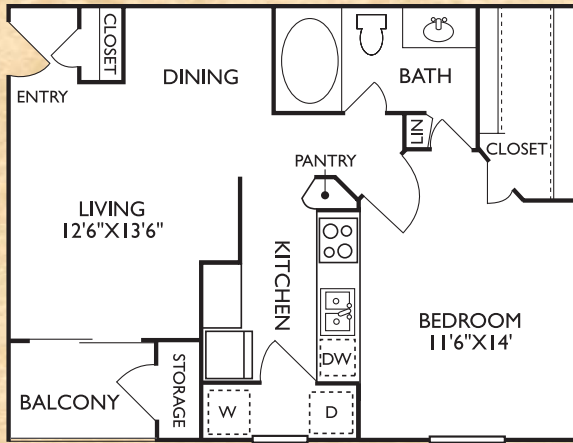

# One-Bedroom Floorplans

(1/1B)

## Morvan

One Bedroom • One Bath

665 Square Feet

Rent      Deposit

## Anatole

One Bedroom • One Bath

618 Square Feet/\*671 Square Feet

Rent      Deposit

(1/1A)

(1/1C)\*

(1/1D)

# One-Bedroom Floorplans