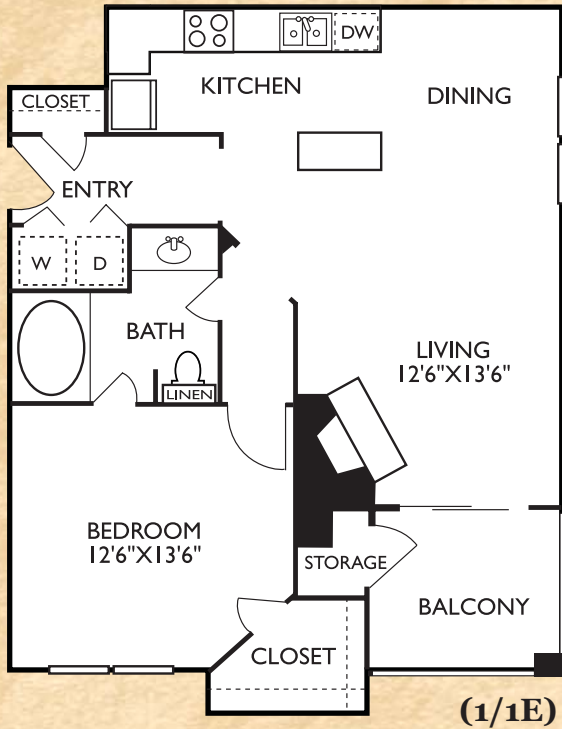

# One-Bedroom Floorplans

(1/1B)

## Anatole

One Bedroom • One Bath

618 Square Feet/\*671 Square Feet

Rent      Deposit

(1/1A)

(1/1C)\*

(1/1D)

# One-Bedroom Floorplans

## Roubaix

One Bedroom • One Bath

778 Square Feet

Rent      Deposit