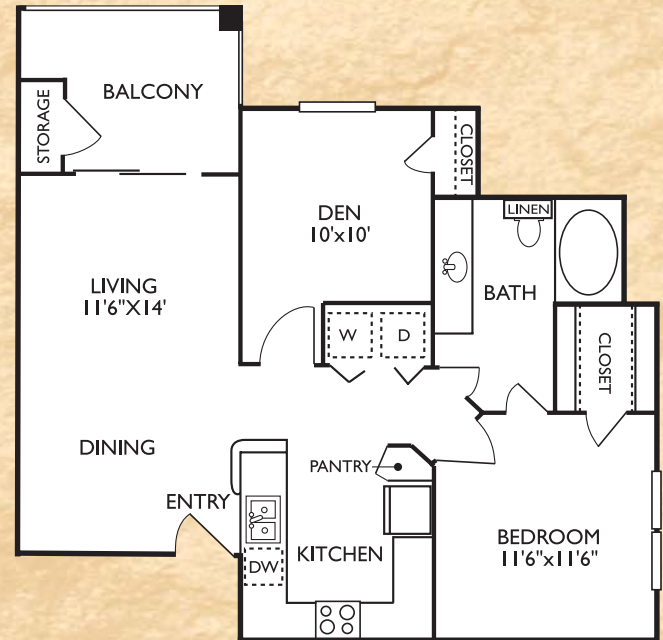

(1/1F)

3006 Franciscan Drive • Arlington, Texas 76015

phone: 817.417.0272 • fax: 817.466.2315 • email: franciscanofarlington@conam.net