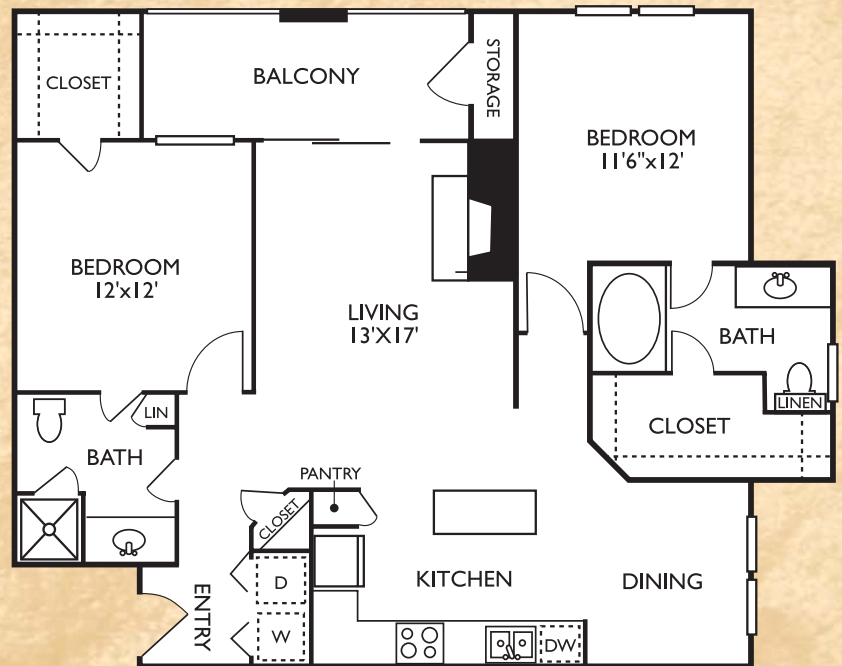

Two-Bedroom Floorplans

(2/1A)

Loir

Two Bedroom • One Bath

906 Square Feet

Rent Deposit

(2/2B)

Rouen

Two Bedroom • Two Bath

1014 Square Feet

Rent Deposit

Two-Bedroom Floorplans

Lille

Two Bedroom • Two Bath

1082 Square Feet

Rent

Deposit

(2/2C)

Moselle

Two Bedroom • Two Bath

1136 Square Feet

Rent

Deposit

(2/2D)