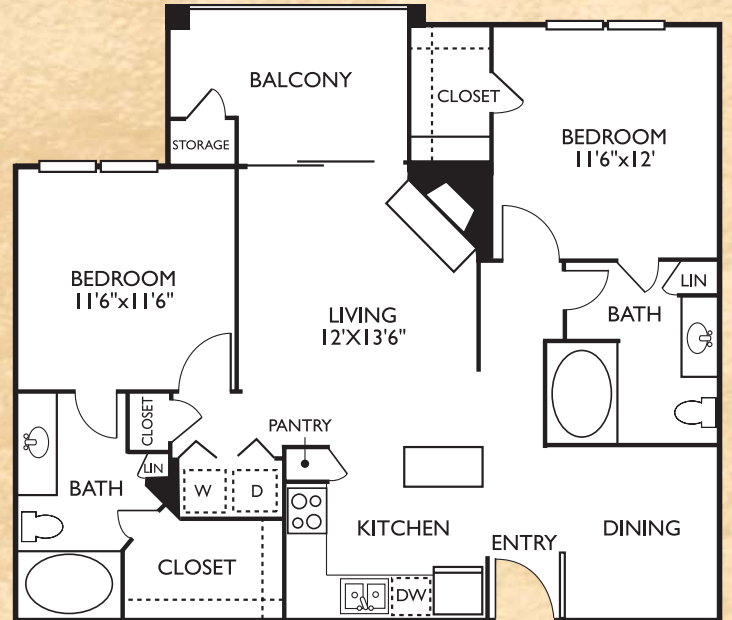

Two-Bedroom Floorplans

(2/1A)

Loir

Two Bedroom • One Bath

906 Square Feet

Rent Deposit

(2/2B)

Rouen

Two Bedroom • Two Bath

1014 Square Feet

Rent Deposit

Two-Bedroom Floorplans

Lille

Two Bedroom • Two Bath

1082 Square Feet

Rent

Deposit

(2/2C)

Moselle

Two Bedroom • Two Bath

1136 Square Feet

Rent

Deposit

(2/2D)