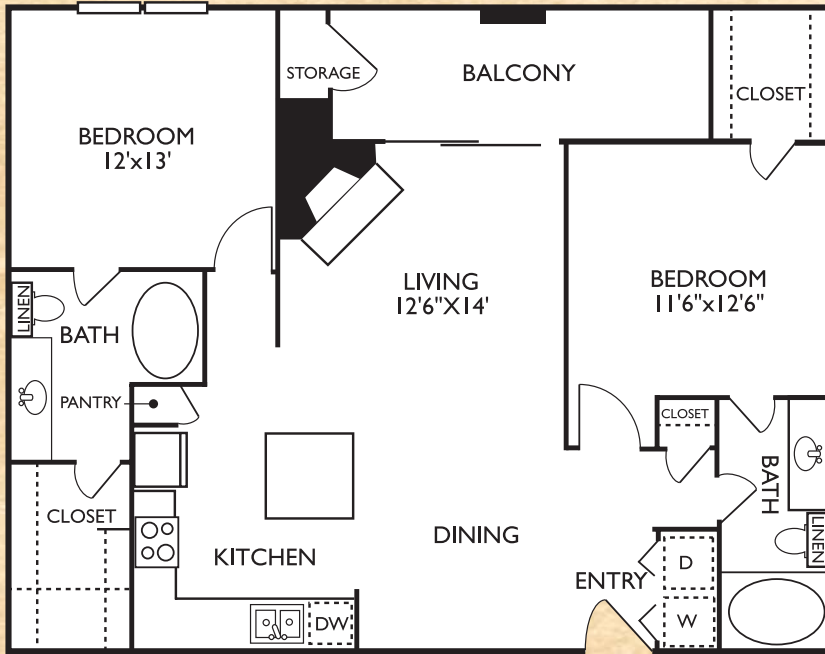

Two-Bedroom Floorplans

(2/1A)

Loir

Two Bedroom • One Bath

906 Square Feet

Rent Deposit

(2/2B)

Rouen

Two Bedroom • Two Bath

1014 Square Feet

Rent Deposit

Two-Bedroom Floorplans

Lille

Two Bedroom • Two Bath

1082 Square Feet

Rent

Deposit

(2/2C)

Moselle

Two Bedroom • Two Bath

1136 Square Feet

Rent

Deposit

(2/2D)