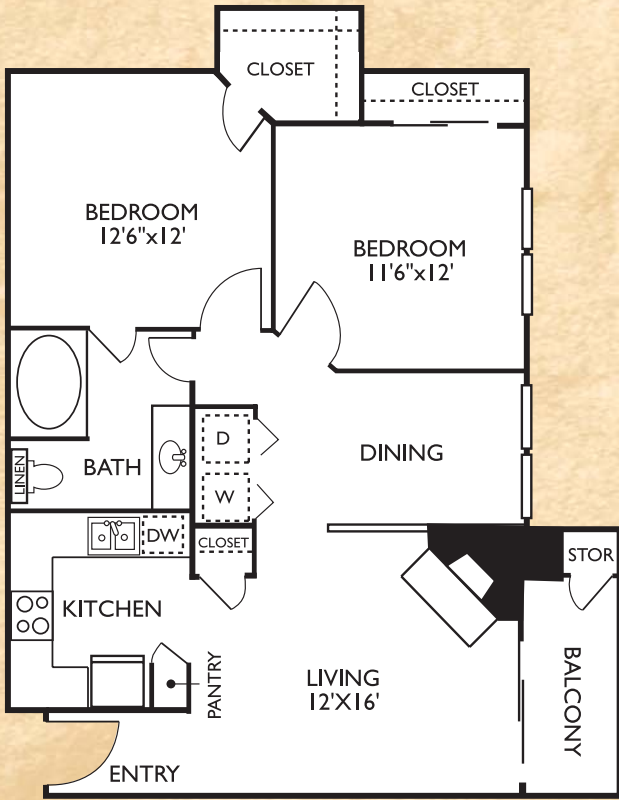

Two-Bedroom Floorplans

(2/1A)

Loir

Two Bedroom • One Bath

906 Square Feet

Rent Deposit

(2/2B)

Rouen

Two Bedroom • Two Bath

1014 Square Feet

Rent Deposit

Two-Bedroom Floorplans

Lille

Two Bedroom • Two Bath

1082 Square Feet

Rent

Deposit

(2/2C)

Moselle

Two Bedroom • Two Bath

1136 Square Feet

Rent

Deposit

(2/2D)