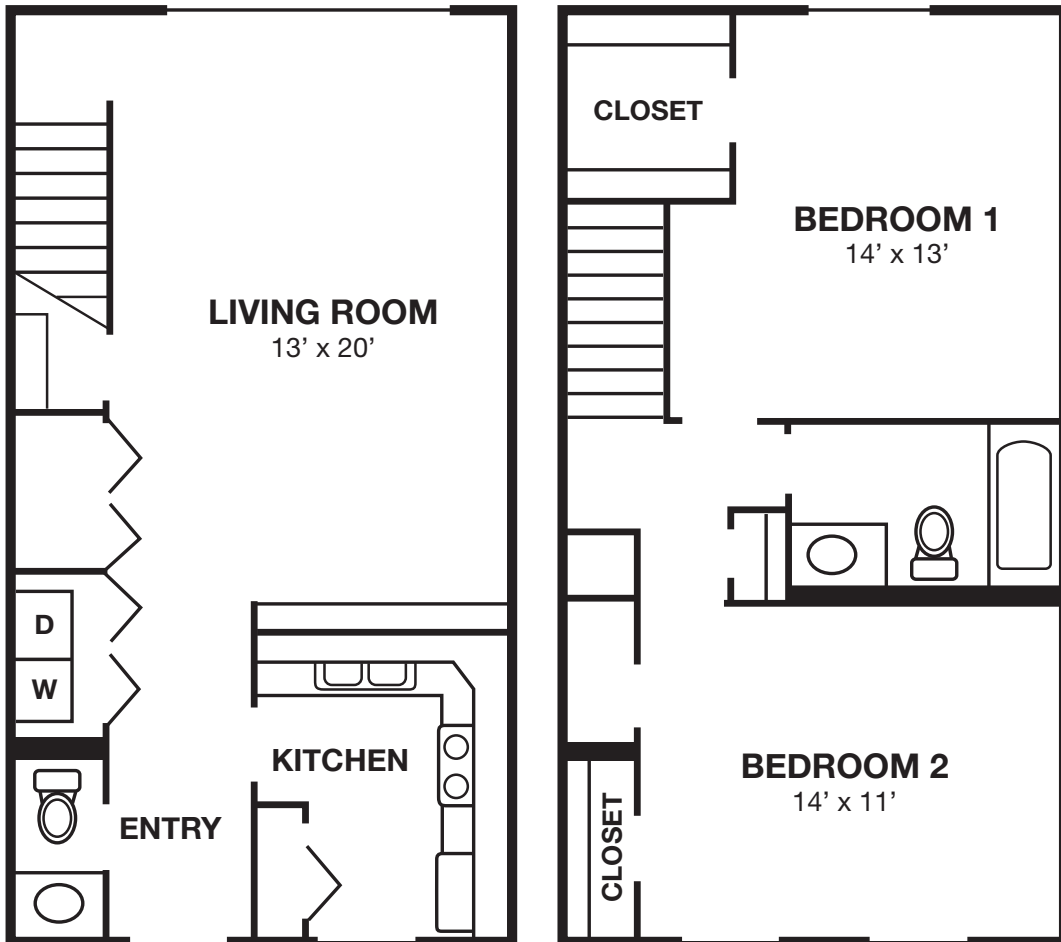

BURBERRY PLACE

2 BED/1.5 BATH/2 LEVEL TOWNHOME

1020 sq. ft.

FIRST LEVEL

SECOND LEVEL

Burberry Place: 3814 Burberry Drive Lafayette, IN 47905

Phone: (765) 447-8769 | Fax: (765) 448-3206

burberryleasing@whlong.com