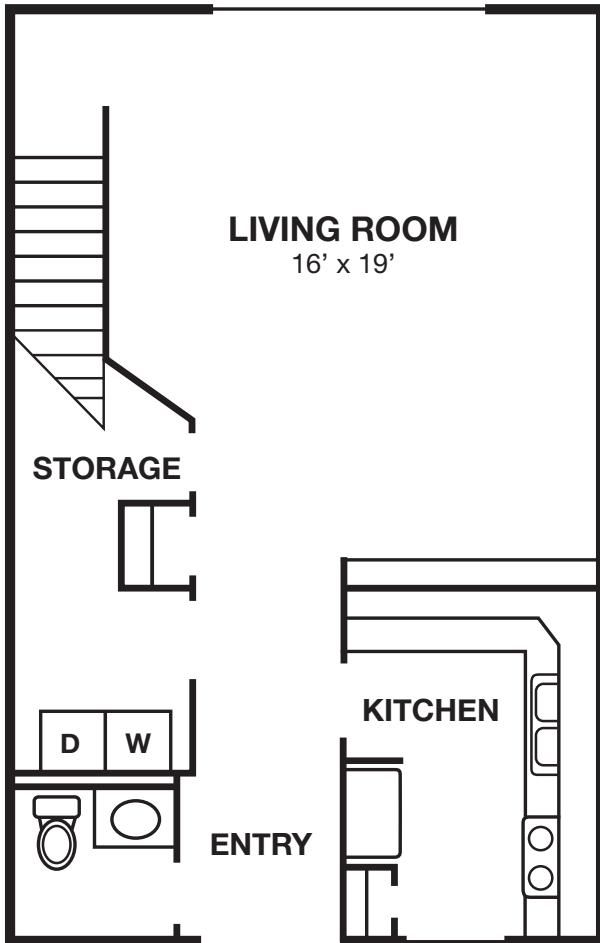

BURBERRY PLACE

3 BED/2.5 BATH/2 LEVEL TOWNHOME

1200 sq. ft.

FIRST LEVEL

SECOND LEVEL

Burberry Place: 3814 Burberry Drive Lafayette, IN 47905

Phone: (765) 447-8769 | Fax: (765) 448-3206

burberryleasing@whlong.com