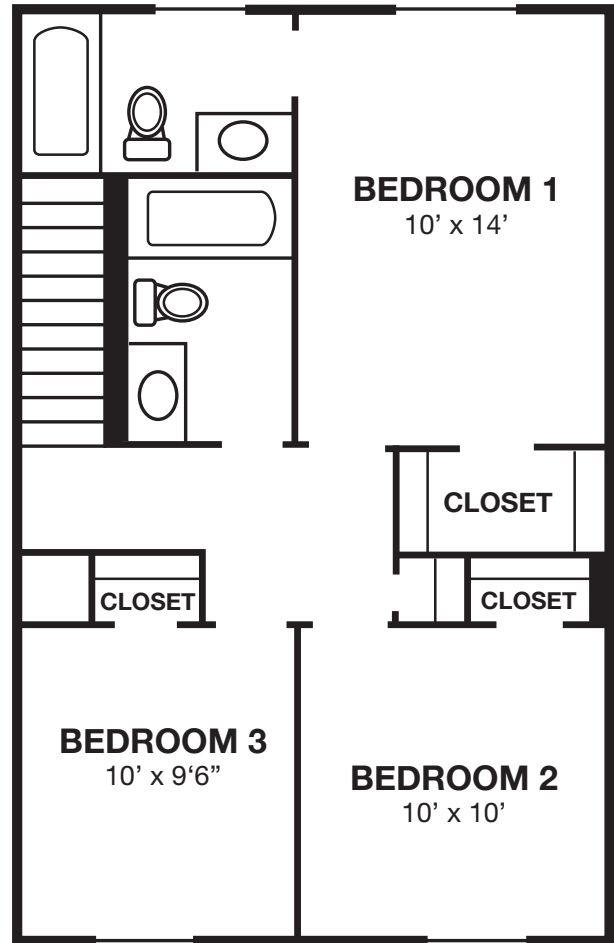

BURBERRY PLACE

3 BED/2.5 BATH/2 LEVEL TOWNHOME

1200 sq. ft.

FIRST LEVEL

SECOND LEVEL

Burberry Place: 3814 Burberry Drive Lafayette, IN 47905

Phone: (765) 447-8769 | Fax: (765) 448-3206

burberryleasing@whlong.com