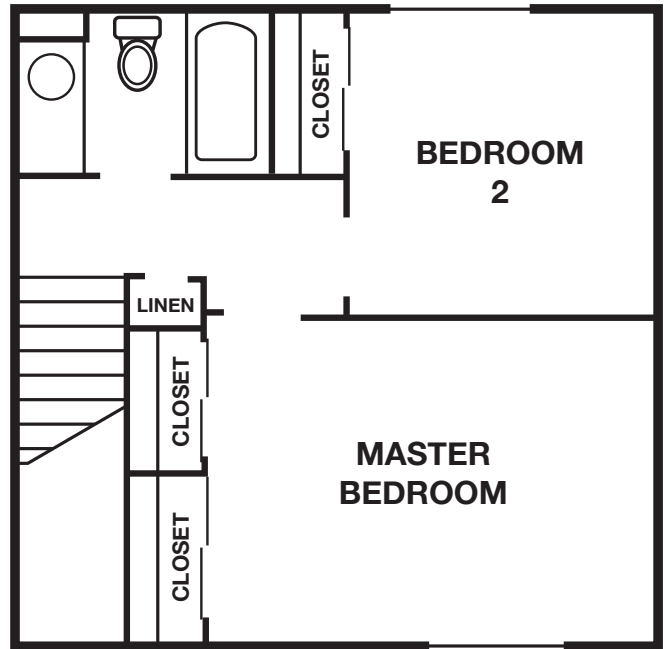

SOUTHPOINT: UNIT A-RH

2 BED/1 BATH/2 LEVEL TOWNHOME

890 sq. ft.

FIRST LEVEL

SECOND LEVEL

Southpoint Apartments: 2450 South Earl Avenue Lafayette, IN 47905

Phone: (765) 420-7404 | Fax: (765) 420-7414

dquillen@whlong.com