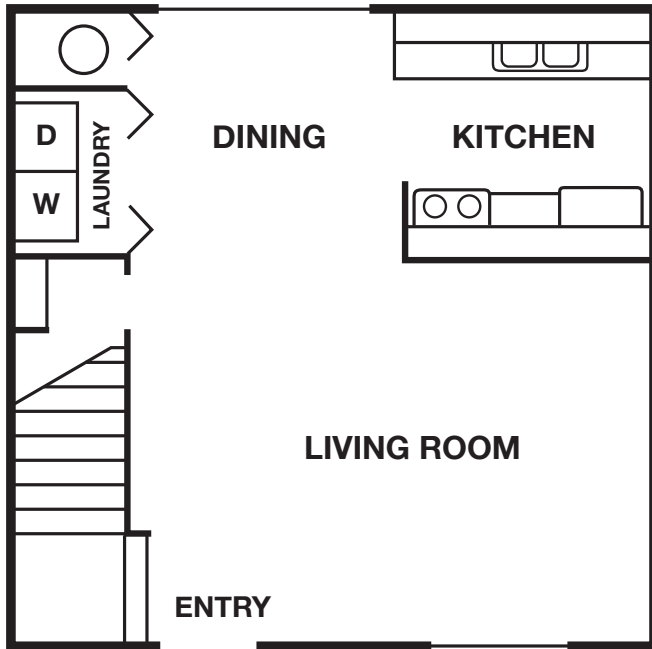

SOUTHPOINT: UNIT A-RH

2 BED/1 BATH/2 LEVEL TOWNHOME

890 sq. ft.

FIRST LEVEL

SECOND LEVEL

Southpoint Apartments: 2450 South Earl Avenue Lafayette, IN 47905

Phone: (765) 420-7404 | Fax: (765) 420-7414

dquillen@whlong.com