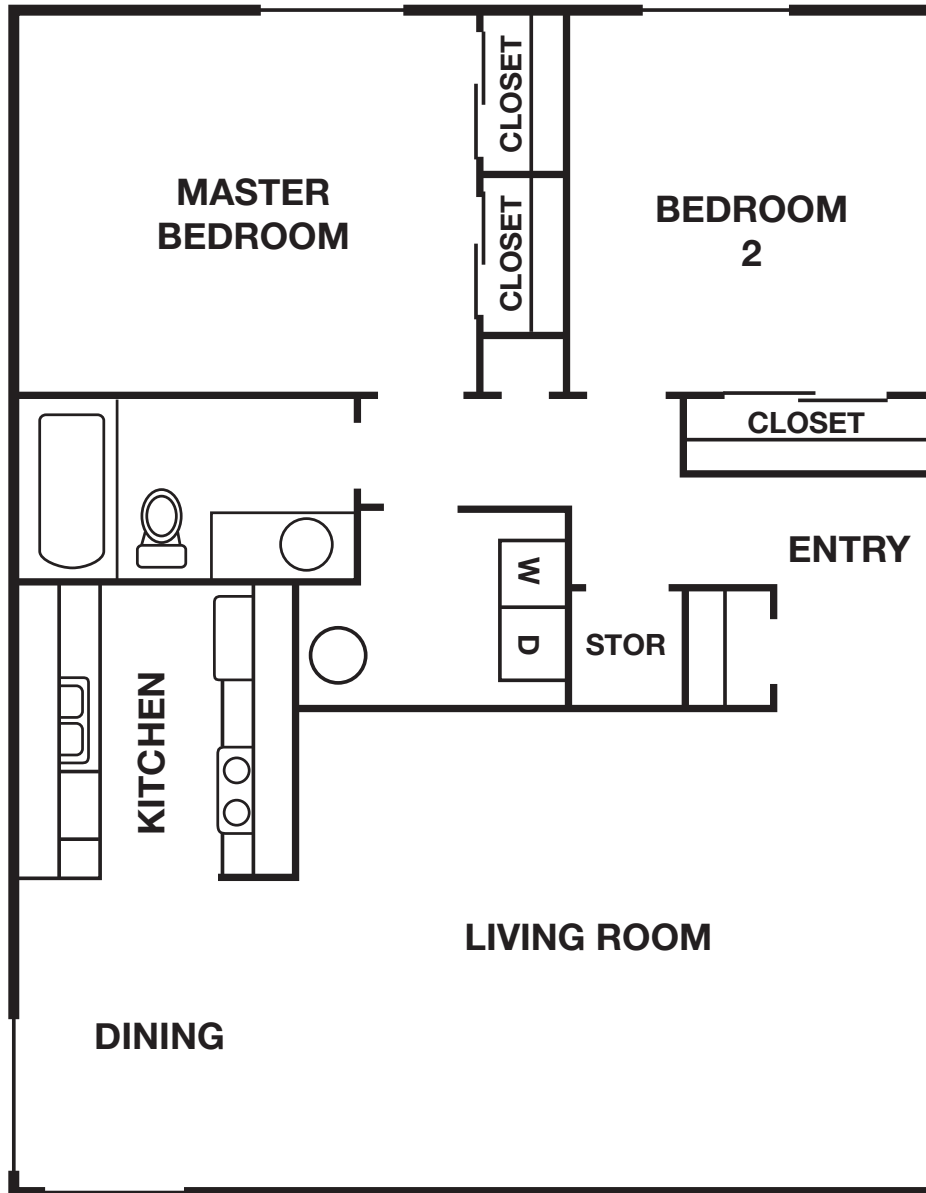

SOUTHPOINT: UNIT D-LH

2 BED/1 BATH APARTMENT

890 sq. ft.

Southpoint Apartments: 2450 South Earl Avenue Lafayette, IN 47905

Phone: (765) 420-7404 | Fax: (765) 420-7414

dquillen@whlong.com

Office Hours: Monday - Friday 9-6, Saturday 10-4, Sunday - Closed