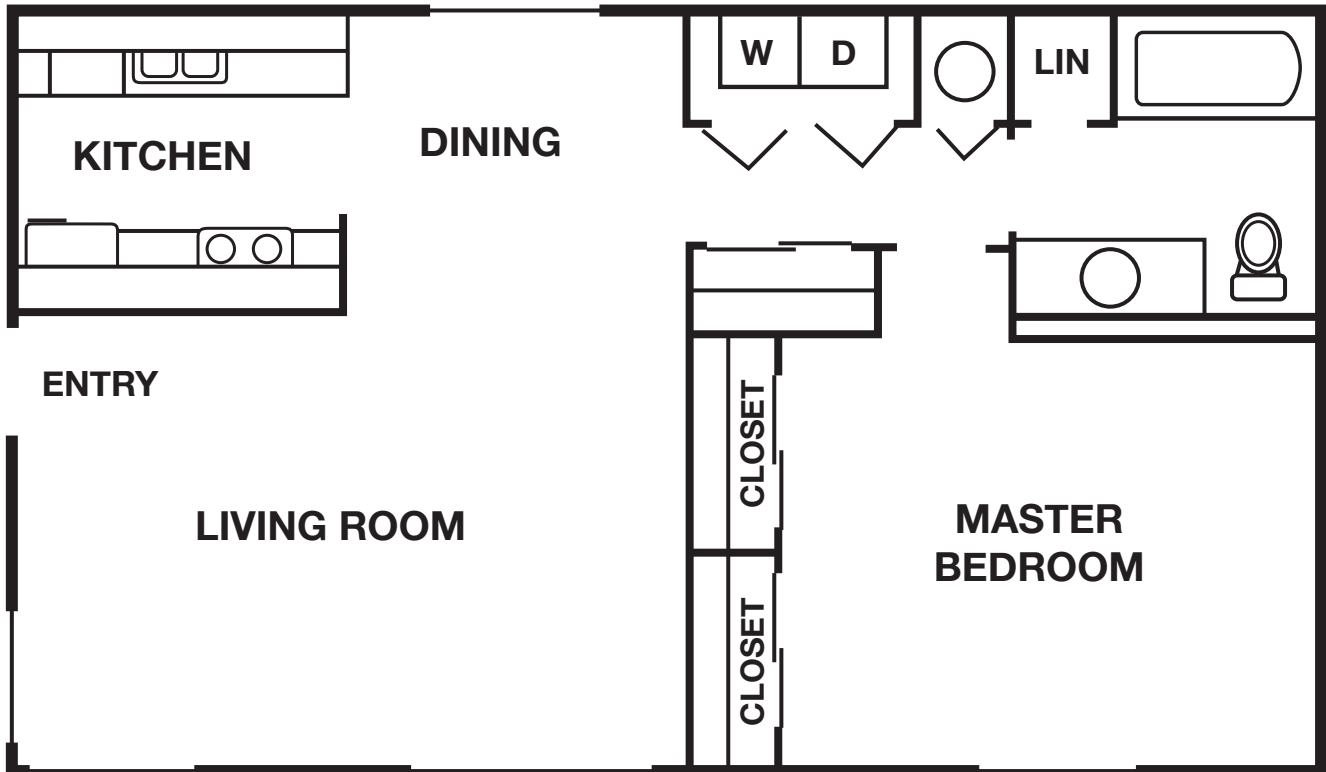

# SOUTHPOINT: UNIT E-LH

1 BED/1 BATH APARTMENT

890 sq. ft.

**Southpoint Apartments:** 2450 South Earl Avenue Lafayette, IN 47905

Phone: (765) 420-7404 | Fax: (765) 420-7414

dquillen@whlong.com

Office Hours: Monday - Friday 9-6, Saturday 10-4, Sunday - Closed