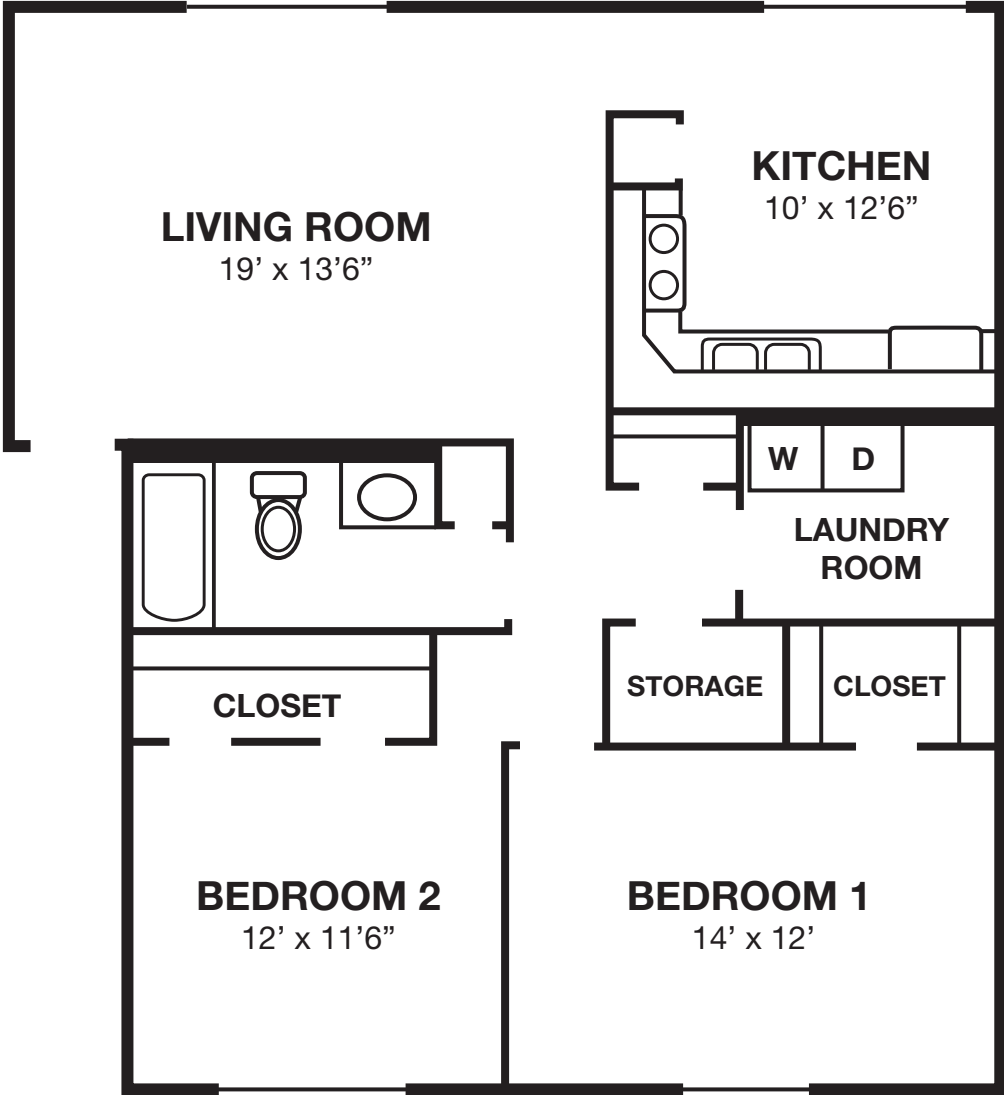

BURBERRY PLACE

2 BED/1 BATH APARTMENT

1008 sq. ft.

Burberry Place: 3814 Burberry Drive Lafayette, IN 47905

Phone: (765) 447-8769 | Fax: (765) 448-3206

burberryleasing@whlong.com

Office Hours: Mon. through Fri. 9-6 Last appt. 5:30 pm, Sat. 10-4, Sun. CLOSED