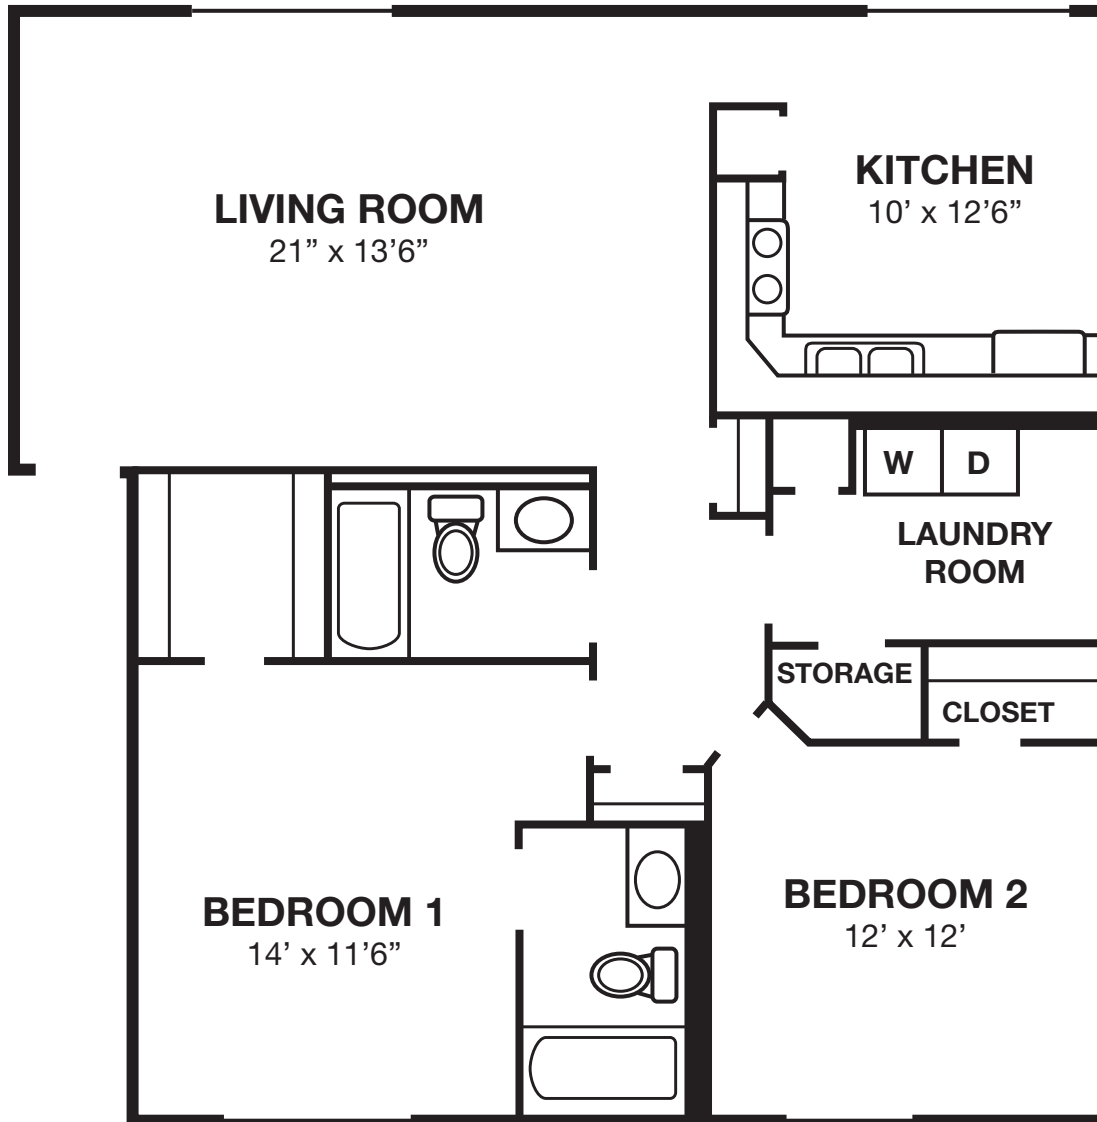

# BURBERRY PLACE

2 BED/2 BATH APARTMENT

1079 sq. ft.

**Burberry Place:** 3814 Burberry Drive Lafayette, IN 47905

Phone: (765) 447-8769 | Fax: (765) 448-3206

[burberryleasing@whlong.com](mailto:burberryleasing@whlong.com)