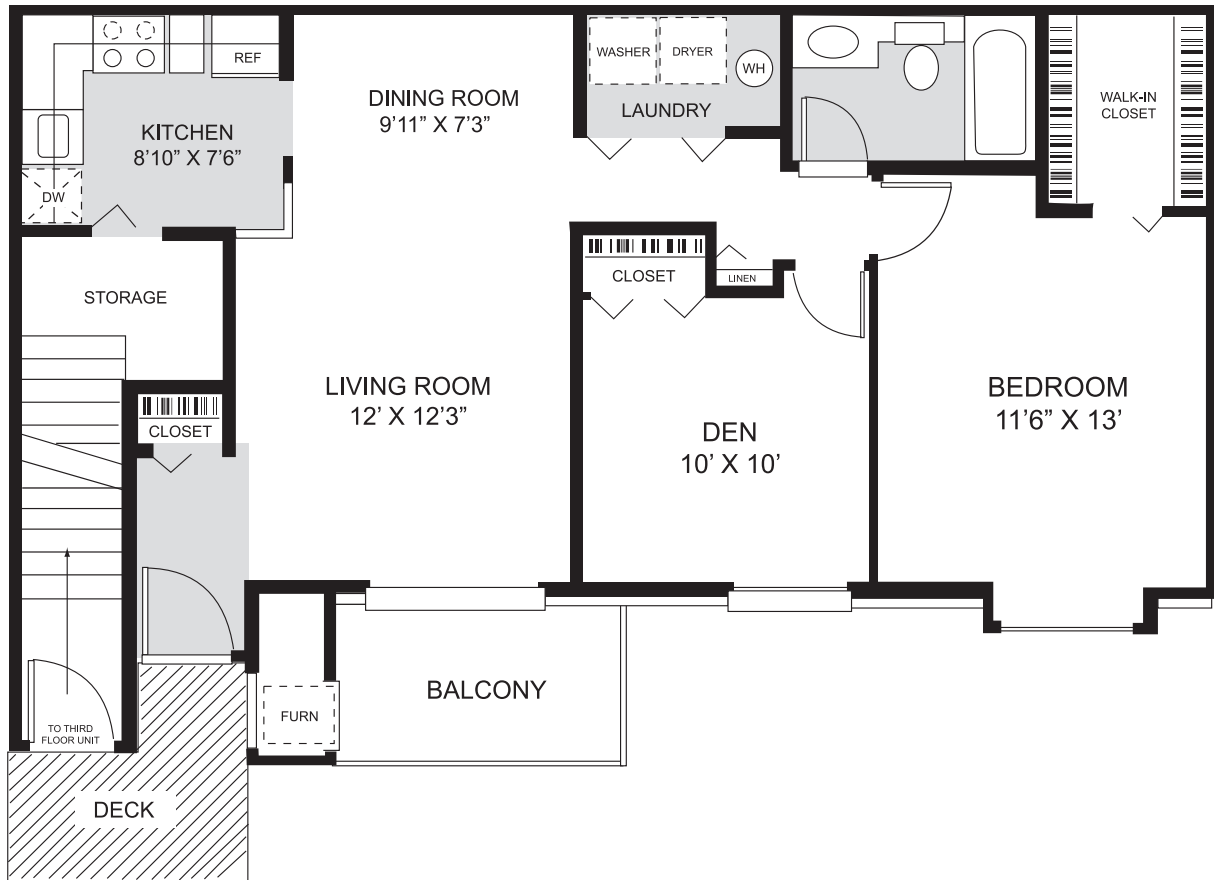

THE CITATION

2 Bedroom / 1 Bath - 950 sq ft

Saddle Creek

43398 Citation, Novi, MI 48375
SaddleCreekApts@Beztak.com | 248.344.9966

SITE MAP

Saddle Creek

43398 Citation, Novi, MI 48375
SaddleCreekApts@Beztak.com | 248.344.9966

FEATURES

Beautifully renovated 1 & 2 bedroom floor plans featuring:

- Soaring cathedral ceilings
- High-gloss white contemporary cabinets
- White GE energy efficient appliances
- Brushed nickel lighting package
- 3 panel white doors throughout
- Open kitchen with breakfast bar
- Carport included with every apartment
- Private patio or balcony
- In home washer & dryer spacious walk-in closets