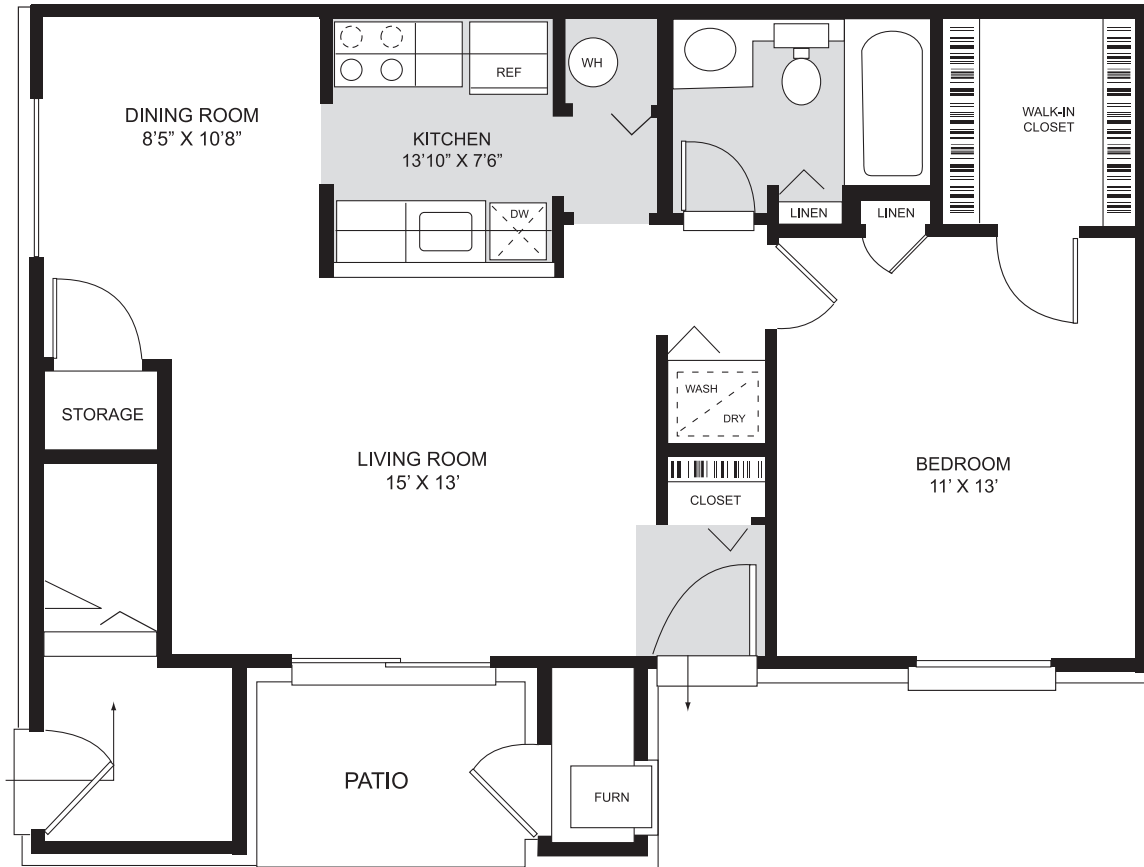

THE WINNER'S CIRCLE

1 Bedroom / 1 Bath - 800 sq ft

Saddle Creek

43398 Citation, Novi, MI 48375
SaddleCreekApts@Beztak.com | 248.344.9966

SITE MAP

Saddle Creek

43398 Citation, Novi, MI 48375
SaddleCreekApts@Beztak.com | 248.344.9966

FEATURES

Beautifully renovated 1 & 2 bedroom floor plans featuring:

- Soaring cathedral ceilings
- High-gloss white contemporary cabinets
- White GE energy efficient appliances
- Brushed nickel lighting package
- 3 panel white doors throughout
- Open kitchen with breakfast bar
- Carport included with every apartment
- Private patio or balcony
- In home washer & dryer spacious walk-in closets