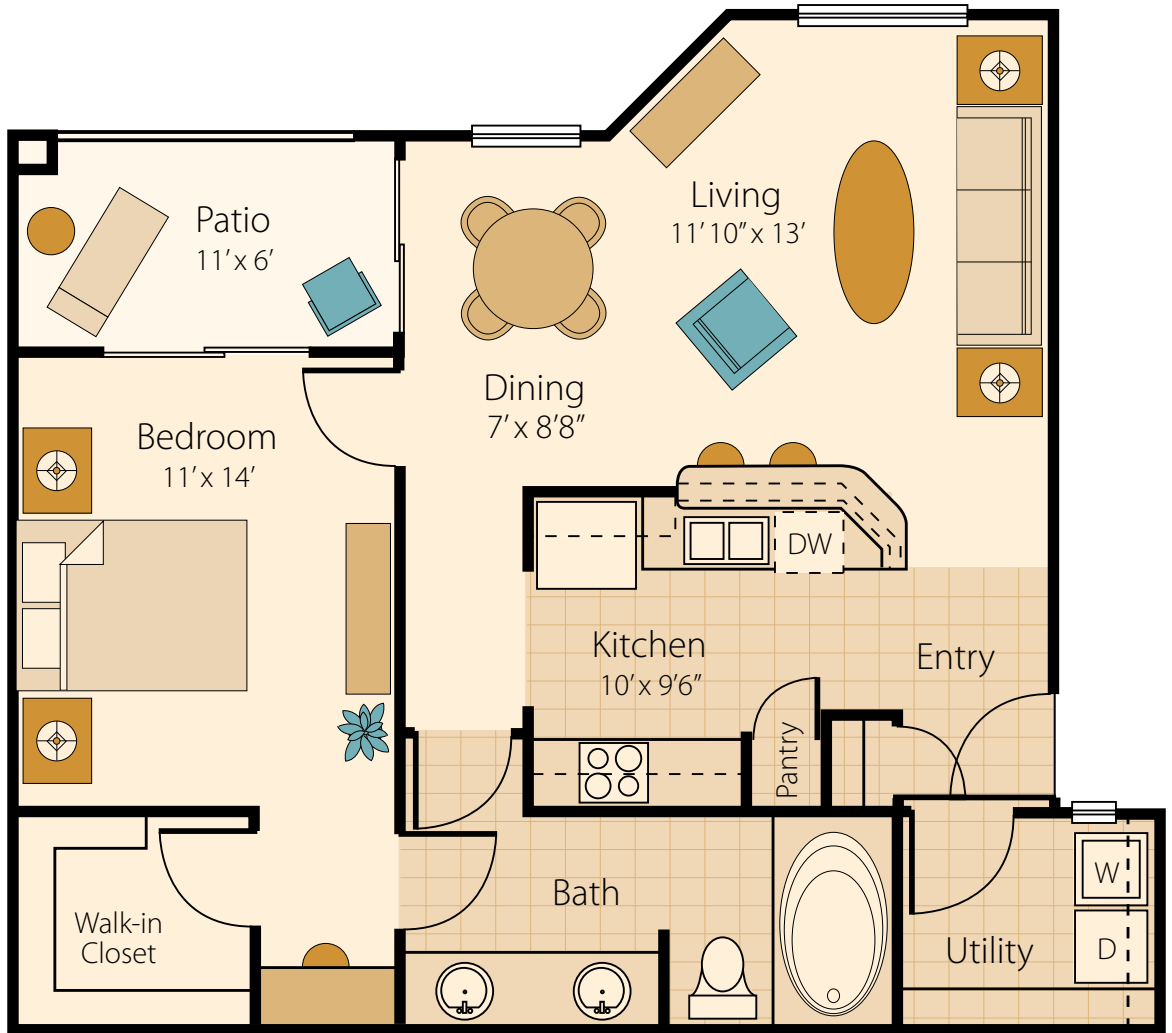

SALVIA

salvia

765 sq. ft.

1 Bedroom

1 Bath

623-587-8797

www.sageapthomes.com

sage
APARTMENTS