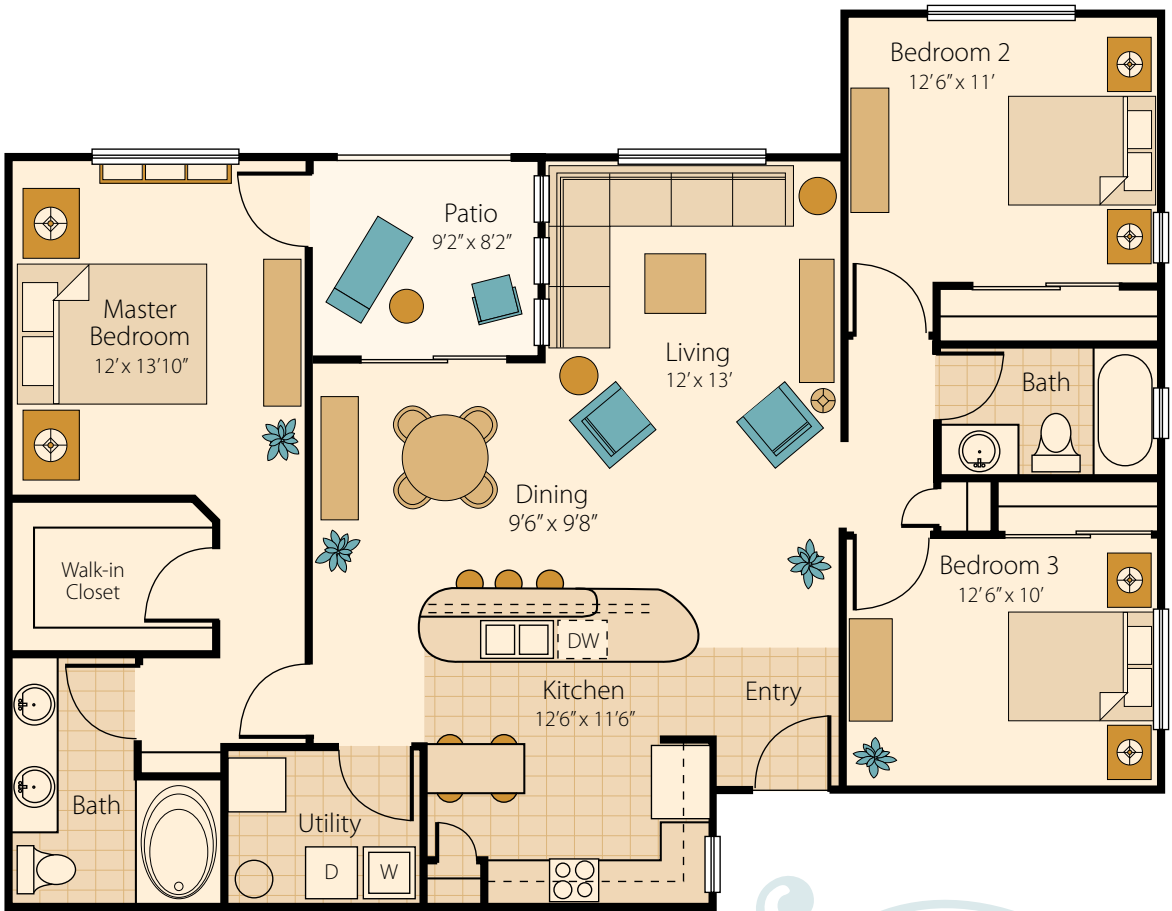

WINDROSE

windrose

1,328 sq. ft.

3 Bedroom

2 Bath

623-587-8797

www.sageapthomes.com

sage
APARTMENTS