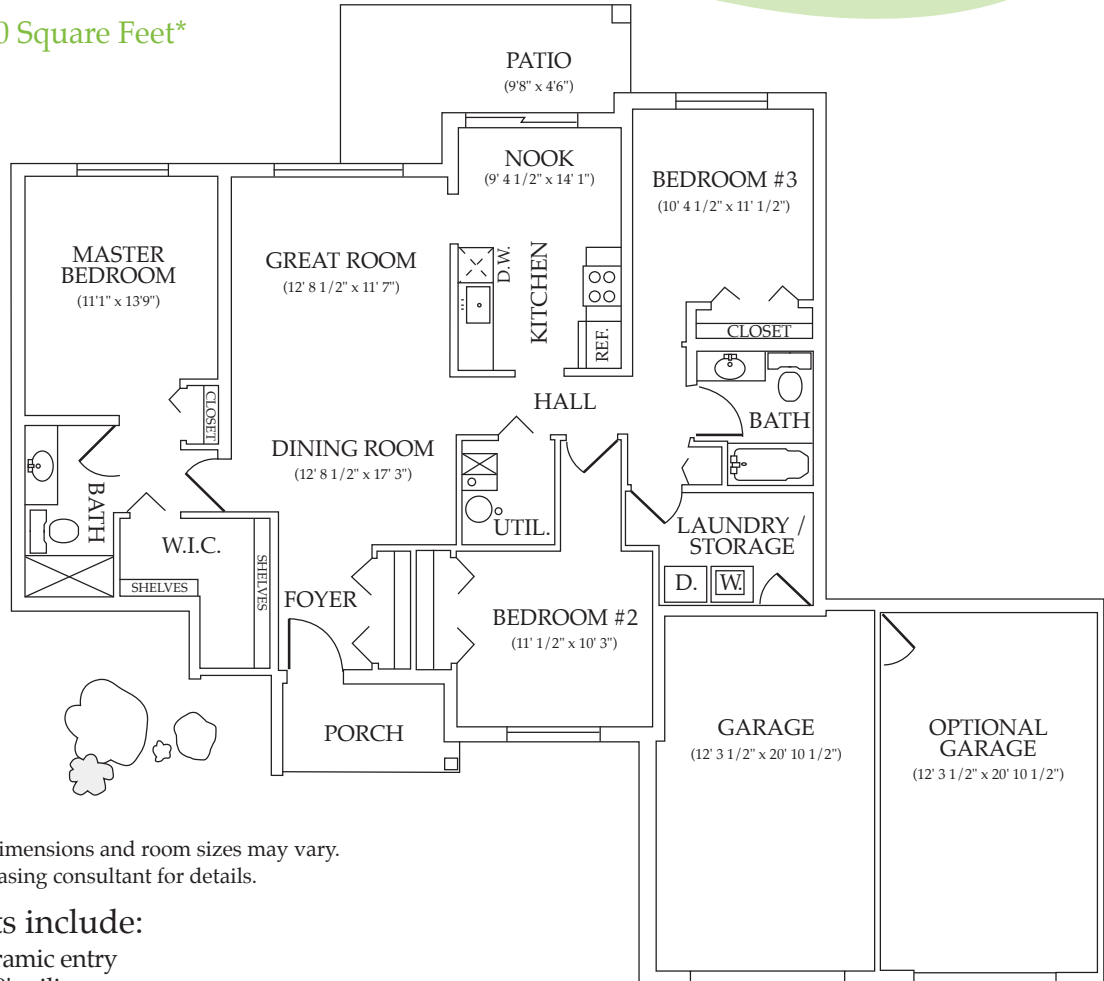

## TERRACES & APARTMENTS

### REDWOOD

Three-Bedroom, Two-Bath Terrace Home  
With Garage

Approx. 1400 Square Feet\*  
(First Floor)

\* Floorplan dimensions and room sizes may vary.  
Ask your leasing consultant for details.

#### Highlights include:

- Private ceramic entry
- Dramatic 9' ceilings
- Extraordinary spacious living/ dining room
- Attractive track lighting in dining room
- Expansive "eat-in" kitchen with bright door wall to extended patio
- White Merillat cabinetry
- Designer kitchen with General Electric self-cleaning range, dishwasher, microwave, and frost free refrigerator with ice maker
- Armstrong no wax kitchen flooring
- Master suite has two closets (one over sized walk-in) with ventilated shelving
- Over-sized enclosed shower with built-in seats in master bathroom
- Ceramic tiled floors in master and guest bathrooms
- Quality Moen faucets throughout
- Designer paneled interior doors generally found in custom homes
- Brushed chrome hardware
- Spacious laundry room with full-sized heavy duty washer and dryer
- Two generous sized guest bedrooms
- Guest bath conveniently adjacent to guest bedrooms
- Convenient hall linen closet
- Abundance of in-residence storage
- Extra plush Scotchguard carpet with deep padding
- Attached garage with direct access and automatic garage opener
- Energy efficient, over-sized vinyl windows throughout
- Double insulation between floors for your privacy
- Cable ready and phone jacks
- Full health club membership includes indoor and outdoor pools, sauna, Jacuzzi, lighted tennis courts, private showers, changing rooms and lockers in a "spa like" atmosphere
- Centrally located within one mile of all freeways
- Easy access to major shopping malls, historic downtown Farmington and exceptional Farmington Hills schools
- 24-hour monitored gatehouse for peace of mind, packages accepted while you are away from home
- Ample guest parking
- Stately brick exterior elevations by award-winning architect