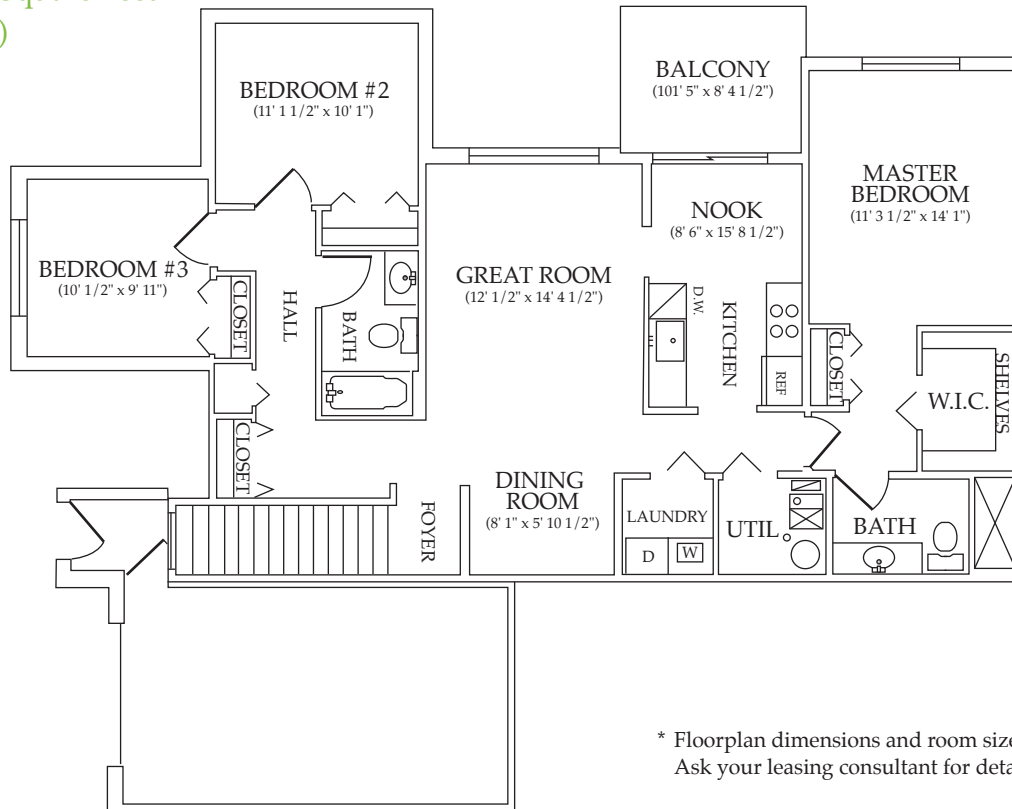

The Reserve

at MUIRWOOD 

WILLOW NEST

Three-Bedroom, Two-Bath Terrace Home

With Garage

Approx. 1400 Square Feet*

(Second Floor)

* Floorplan dimensions and room sizes may vary. Ask your leasing consultant for details.