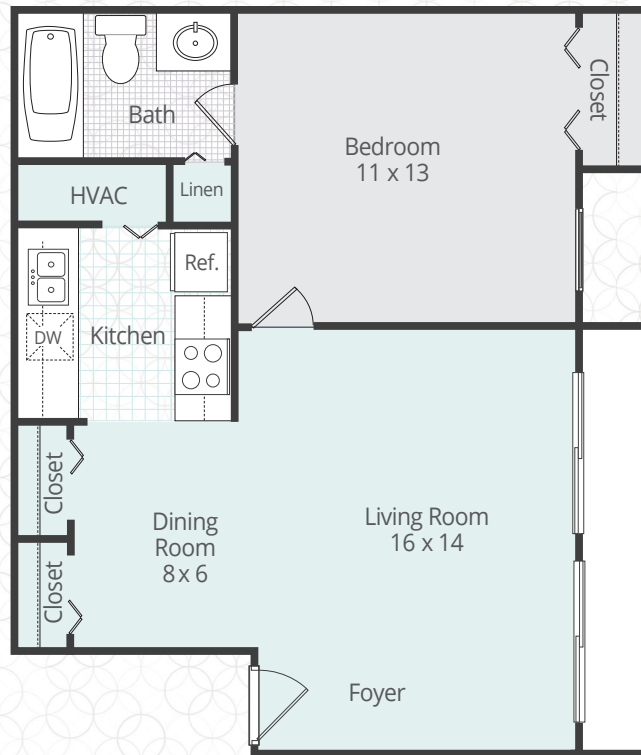

FAMILY PLACE APARTMENTS

1 BEDROOM | 1 BATH | 575 SQ FT

3600 Michael Blvd, Mobile, AL 36609

T 251.343.0972 • F 251.343.3683 • E FamilyPlaceLeasing@beztak.com • www.FamilyPlaceApts.com