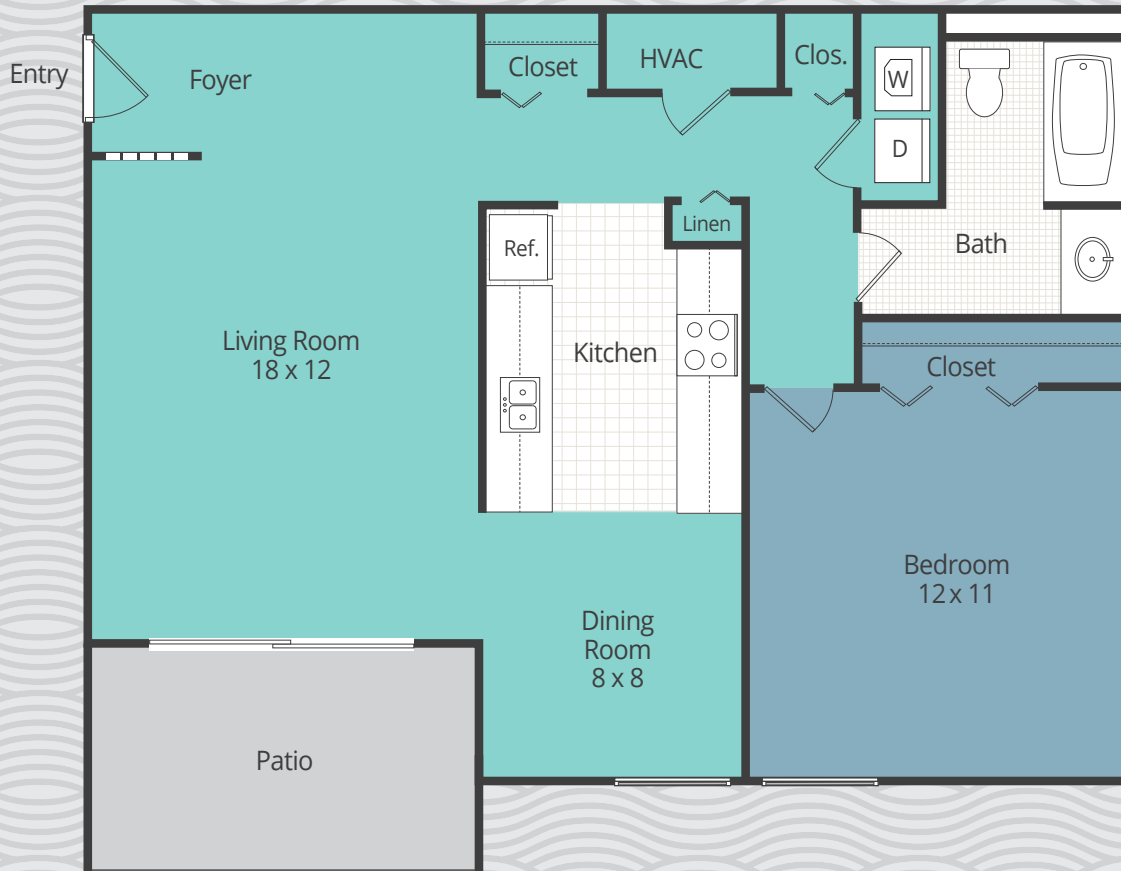

MERIDIAN MEADOWS
APARTMENT HOMES

1 BEDROOM | 1 BATH • 687 SQ FT

4555 PADDOCK DRIVE
OKEMOS MI 48864
P: 517.349.1750
MERIDIANMEADOWSOKEMOS.COM

Professionally
Managed By

BEZTAK Properties