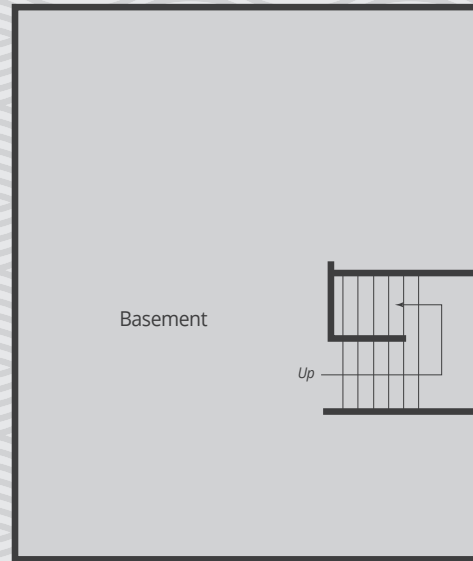

# OKEMOS STATION

APARTMENT HOMES

SECOND FLOOR

BASEMENT

**3 BEDROOM TOWNHOME | 1.5 BATH • 1,064 SQ FT**

4235 SOUTHPORT CIRCLE  
OKEMOS MI 48864  
P: 517.349.5921  
OKEMOSSTATIONAPARTMENTS.COM

Professionally  
Managed By