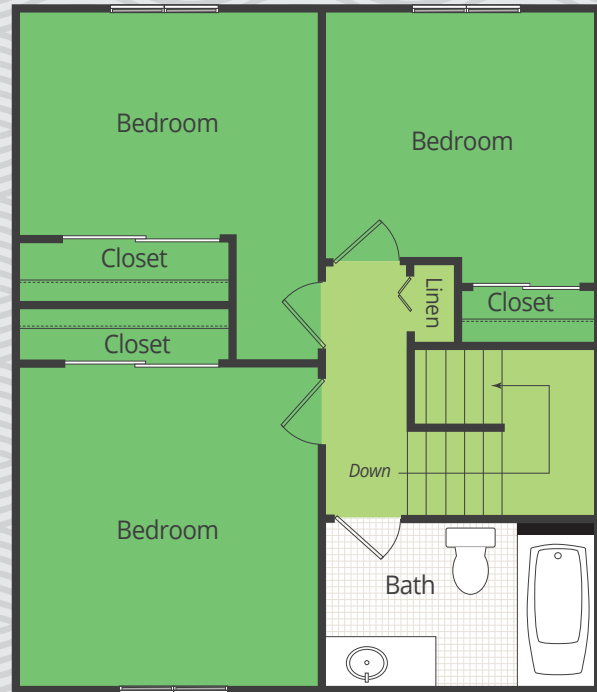

# OKEMOS STATION

APARTMENT HOMES

SECOND FLOOR

BASEMENT

**3 BEDROOM TOWNHOME | 1.5 BATH • 1,064 SQ FT**

4235 SOUTHPORT CIRCLE  
OKEMOS MI 48864  
P: 517.349.5921  
OKEMOSSTATIONAPARTMENTS.COM

Professionally  
Managed By