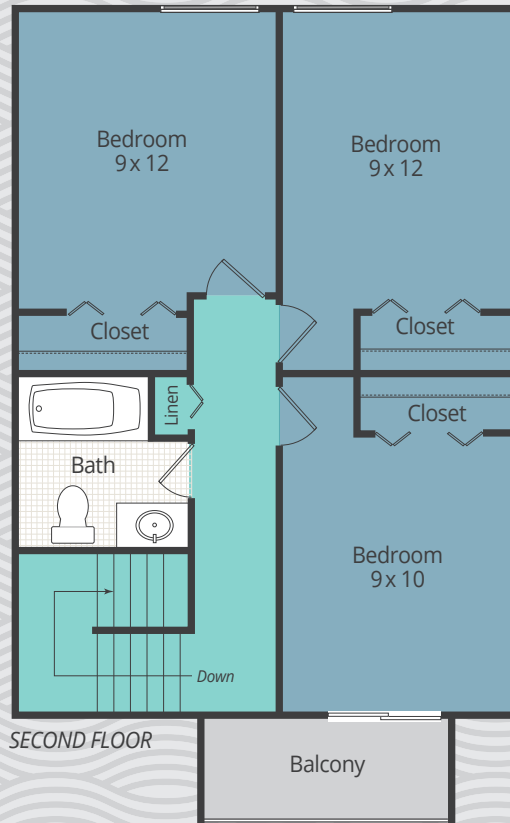

MERIDIAN MEADOWS
APARTMENT HOMES

3 BEDROOM TOWNHOME | 1.5 BATH • 1,107 SQ FT

4555 PADDOCK DRIVE
OKEMOS MI 48864
P: 517.349.1750
MERIDIANMEADOWSOKEMOS.COM

Professionally
Managed By

BEZTAK Properties