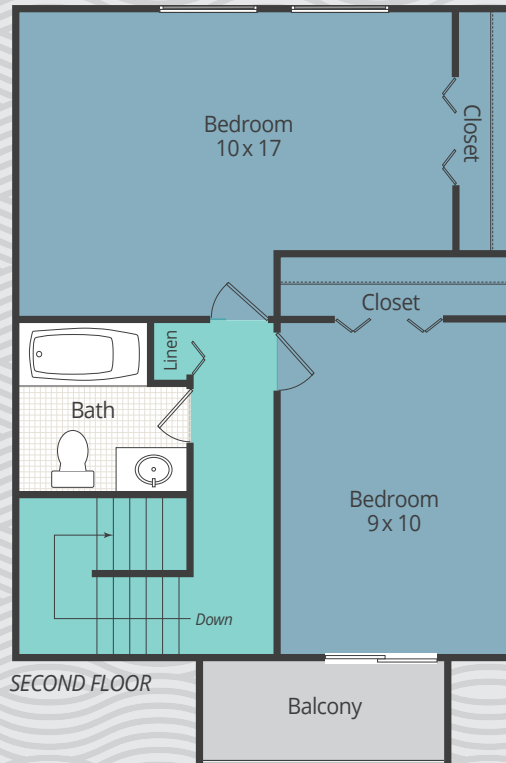

MERIDIAN MEADOWS
APARTMENT HOMES

2 BEDROOM TOWNHOME | 1.5 BATH • 972 SQ FT

4555 PADDOCK DRIVE
OKEMOS MI 48864
P: 517.349.1750
MERIDIANMEADOWSOKEMOS.COM

Professionally
Managed By

BEZTAK Properties