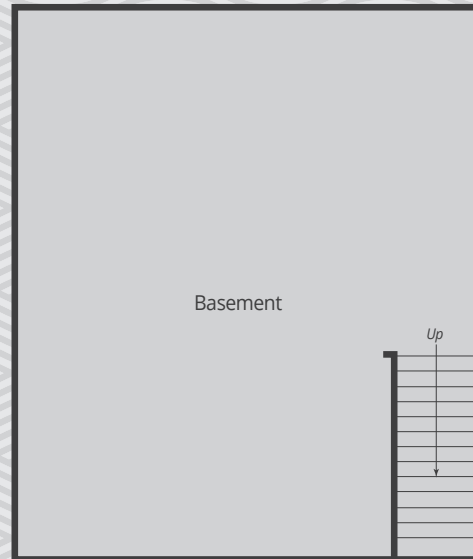

OKEMOS STATION

APARTMENT HOMES

SECOND FLOOR

BASEMENT

2 BEDROOM TOWNHOME | 1.5 BATH • 907 SQ FT

4235 SOUTHPORT CIRCLE
OKEMOS MI 48864
P: 517.349.5921
OKEMOSSTATIONAPARTMENTS.COM

Professionally
Managed By

BEZTAK Properties