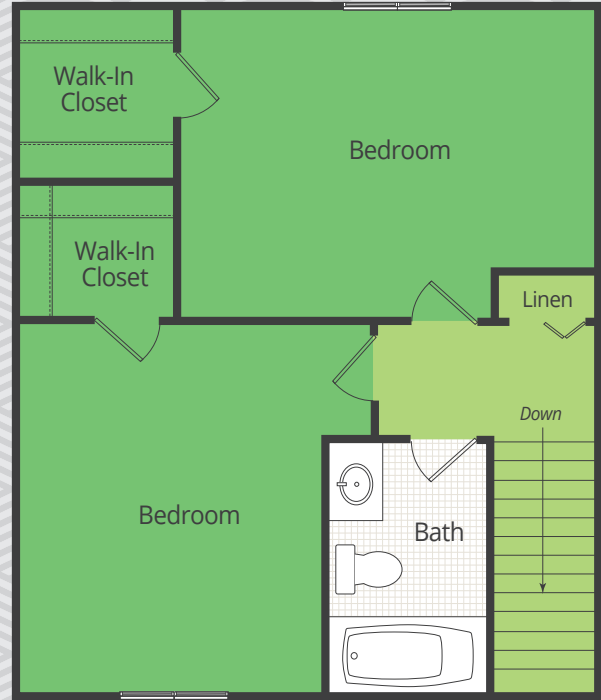

OKEMOS STATION

APARTMENT HOMES

SECOND FLOOR

BASEMENT

2 BEDROOM TOWNHOME | 1.5 BATH • 907 SQ FT

4235 SOUTHPORT CIRCLE
OKEMOS MI 48864
P: 517.349.5921
OKEMOSSTATIONAPARTMENTS.COM

Professionally
Managed By

BEZTAK Properties