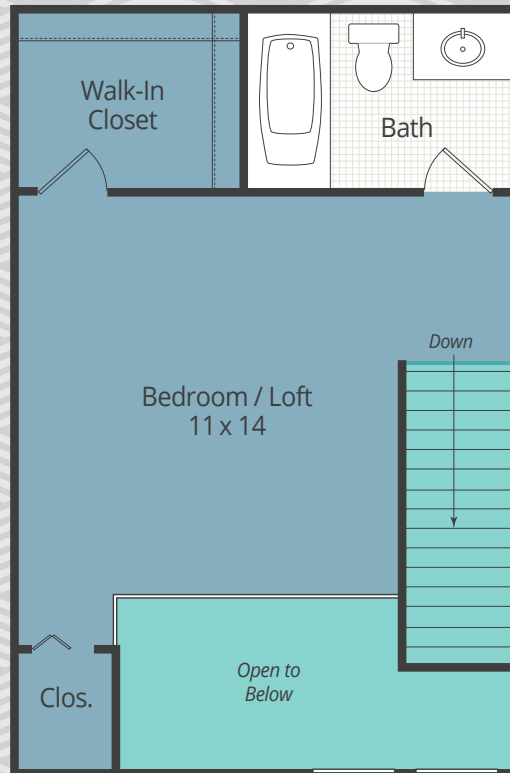

MERIDIAN MEADOWS
APARTMENT HOMES

1 BEDROOM LOFT | 1 BATH • 638 SQ FT

4555 PADDOCK DRIVE
OKEMOS MI 48864
P: 517.349.1750
MERIDIANMEADOWSOKEMOS.COM

Professionally
Managed By

BEZTAK Properties