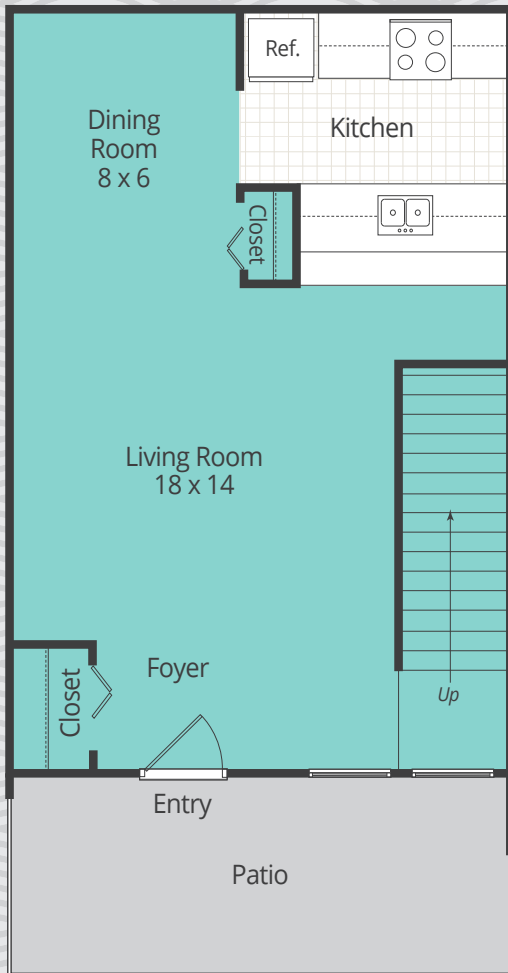

MERIDIAN MEADOWS
APARTMENT HOMES

1 BEDROOM LOFT | 1 BATH • 638 SQ FT

4555 PADDOCK DRIVE
OKEMOS MI 48864
P: 517.349.1750
MERIDIANMEADOWSOKEMOS.COM

Professionally
Managed By

BEZTAK Properties