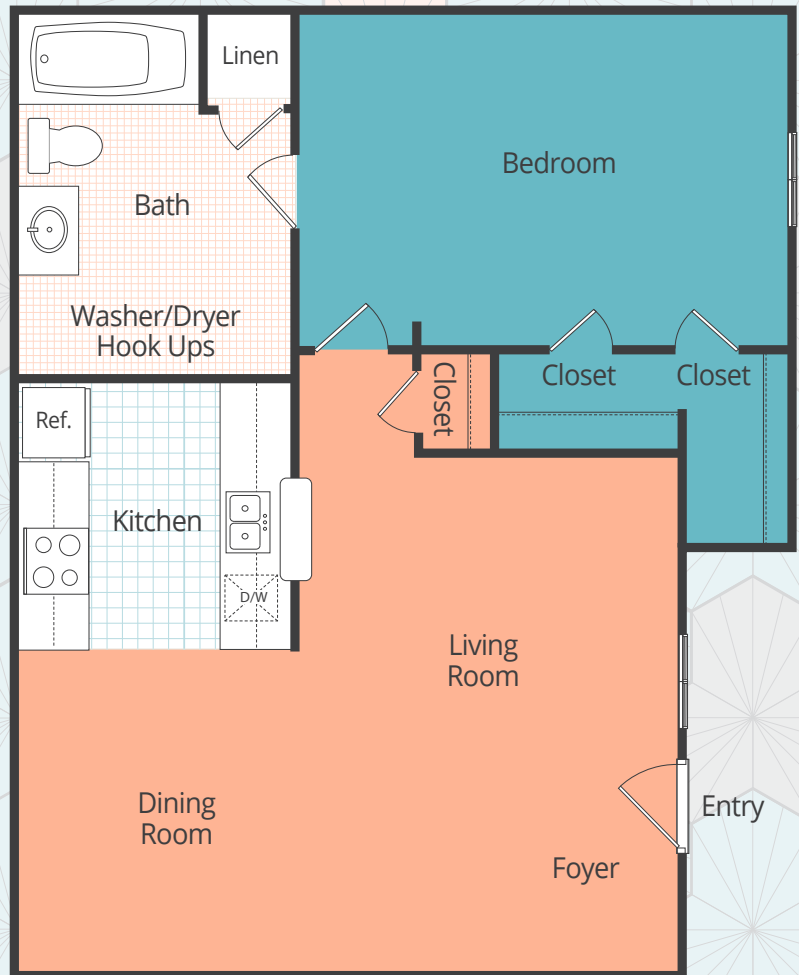

Enjoy the gorgeous view of Pinnacle Mountain when you make Chapel Ridge at Chenal your new home! Located in peaceful Chenal Valley in Little Rock, Arkansas, we offer convenient living in a truly park-like setting that boasts expansive green spaces and mature landscape.

COMMUNITY AMENITIES:

- 👉 Well-designed and spacious 1, 2 and 3-bedroom apartments
- 👉 Pet friendly community
- 👉 Private entry
- 👉 Peaceful patio or balcony
- 👉 Central air conditioning and heating
- 👉 In-home washer and dryer connections
- 👉 Swimming pool with expansive sun deck
- 👉 Clubhouse with great room and fitness center
- 👉 Indoor basketball court
- 👉 Two playgrounds
- 👉 Professional on-site management
- 👉 Online resident portal
- 👉 Easy highway access
- 👉 Open parking throughout the community
- 👉 On-site maintenance with a 24-Hour Maintenance Response Guarantee

1 BEDROOM | 1 BATH • 667 SQ FT

24800 Chenal Parkway, Little Rock, AR 72223
T 501.821.8020 F 501.868.6309 | E ChapelRidgeLeasing@beztak.com
ChapelRidgeChenalApts.com

Professionally
Managed By

BEZTAK Properties