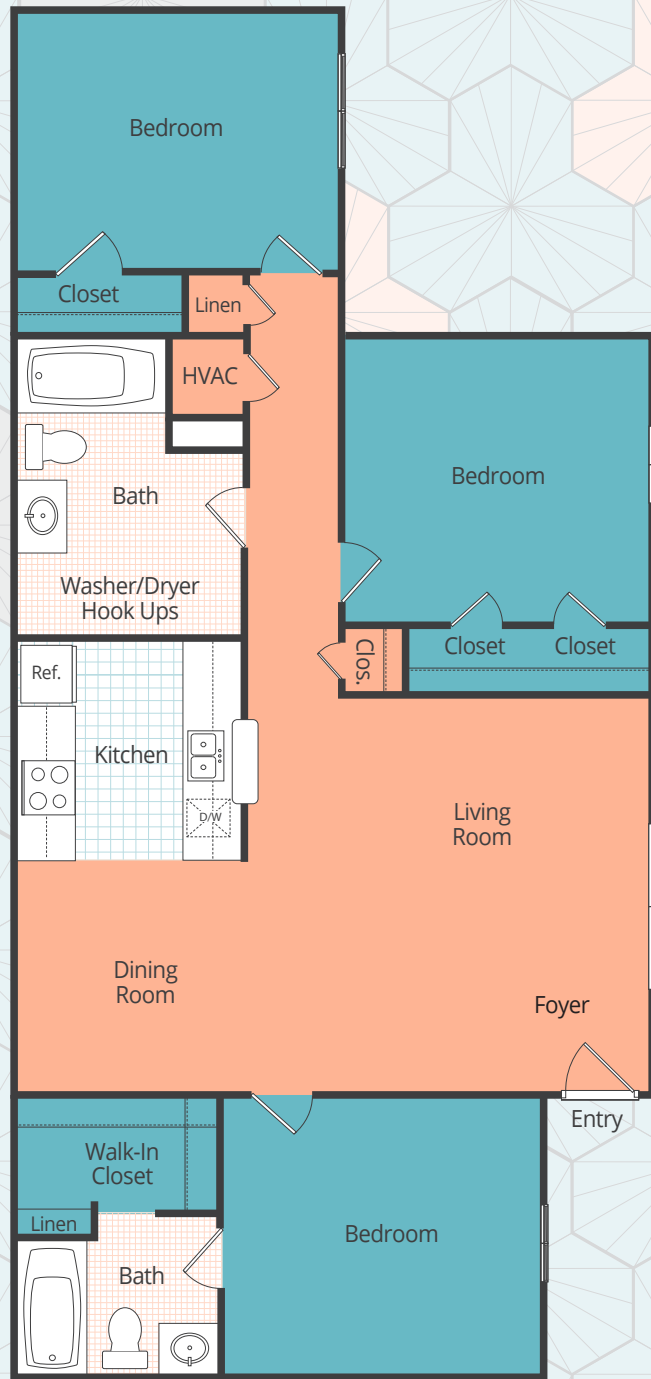

Enjoy the gorgeous view of Pinnacle Mountain when you make Chapel Ridge at Chenal your new home! Located in peaceful Chenal Valley in Little Rock, Arkansas, we offer convenient living in a truly park-like setting that boasts expansive green spaces and mature landscape.

COMMUNITY AMENITIES:

- 👉 Well-designed and spacious 1, 2 and 3-bedroom apartments
- 👉 Pet friendly community
- 👉 Private entry
- 👉 Peaceful patio or balcony
- 👉 Central air conditioning and heating
- 👉 In-home washer and dryer connections
- 👉 Swimming pool with expansive sun deck
- 👉 Clubhouse with great room and fitness center
- 👉 Indoor basketball court
- 👉 Two playgrounds
- 👉 Professional on-site management
- 👉 Online resident portal
- 👉 Easy highway access
- 👉 Open parking throughout the community
- 👉 On-site maintenance with a 24-Hour Maintenance Response Guarantee

3 BEDROOM | 2 BATH • 1,068 SQ FT

24800 Chenal Parkway, Little Rock, AR 72223
T 501.821.8020 F 501.868.6309 | E ChapelRidgeLeasing@beztak.com
ChapelRidgeChenalApts.com

Professionally
Managed By

BEZTAK Properties