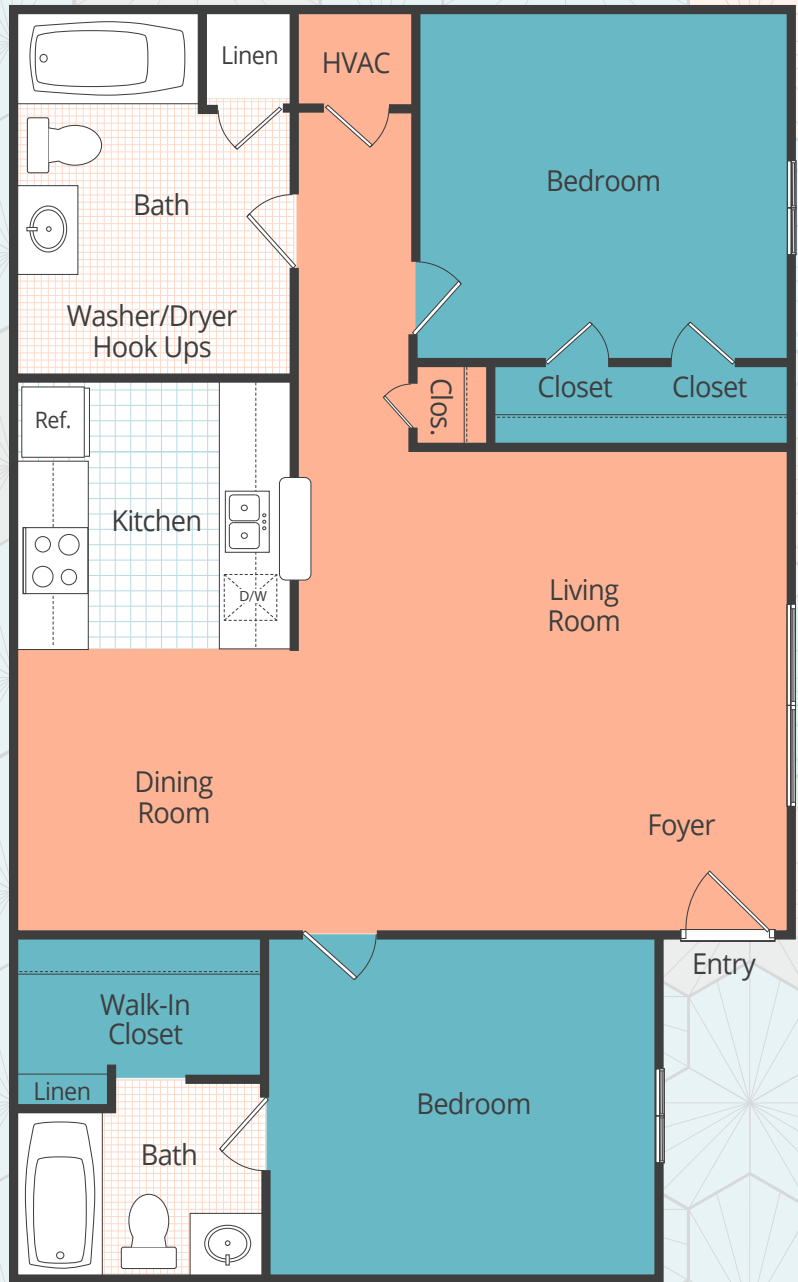

Enjoy the gorgeous view of Pinnacle Mountain when you make Chapel Ridge at Chenal your new home! Located in peaceful Chenal Valley in Little Rock, Arkansas, we offer convenient living in a truly park-like setting that boasts expansive green spaces and mature landscape.

COMMUNITY AMENITIES:

- 👉 Well-designed and spacious 1, 2 and 3-bedroom apartments
- 👉 Pet friendly community
- 👉 Private entry
- 👉 Peaceful patio or balcony
- 👉 Central air conditioning and heating
- 👉 In-home washer and dryer connections
- 👉 Swimming pool with expansive sun deck
- 👉 Clubhouse with great room and fitness center
- 👉 Indoor basketball court
- 👉 Two playgrounds
- 👉 Professional on-site management
- 👉 Online resident portal
- 👉 Easy highway access
- 👉 Open parking throughout the community
- 👉 On-site maintenance with a 24-Hour Maintenance Response Guarantee

2 BEDROOM | 2 BATH • 908 SQ FT

24800 Chenal Parkway, Little Rock, AR 72223
T 501.821.8020 F 501.868.6309 | E ChapelRidgeLeasing@beztak.com
ChapelRidgeChenalApts.com

Professionally
Managed By

BEZTAK Properties