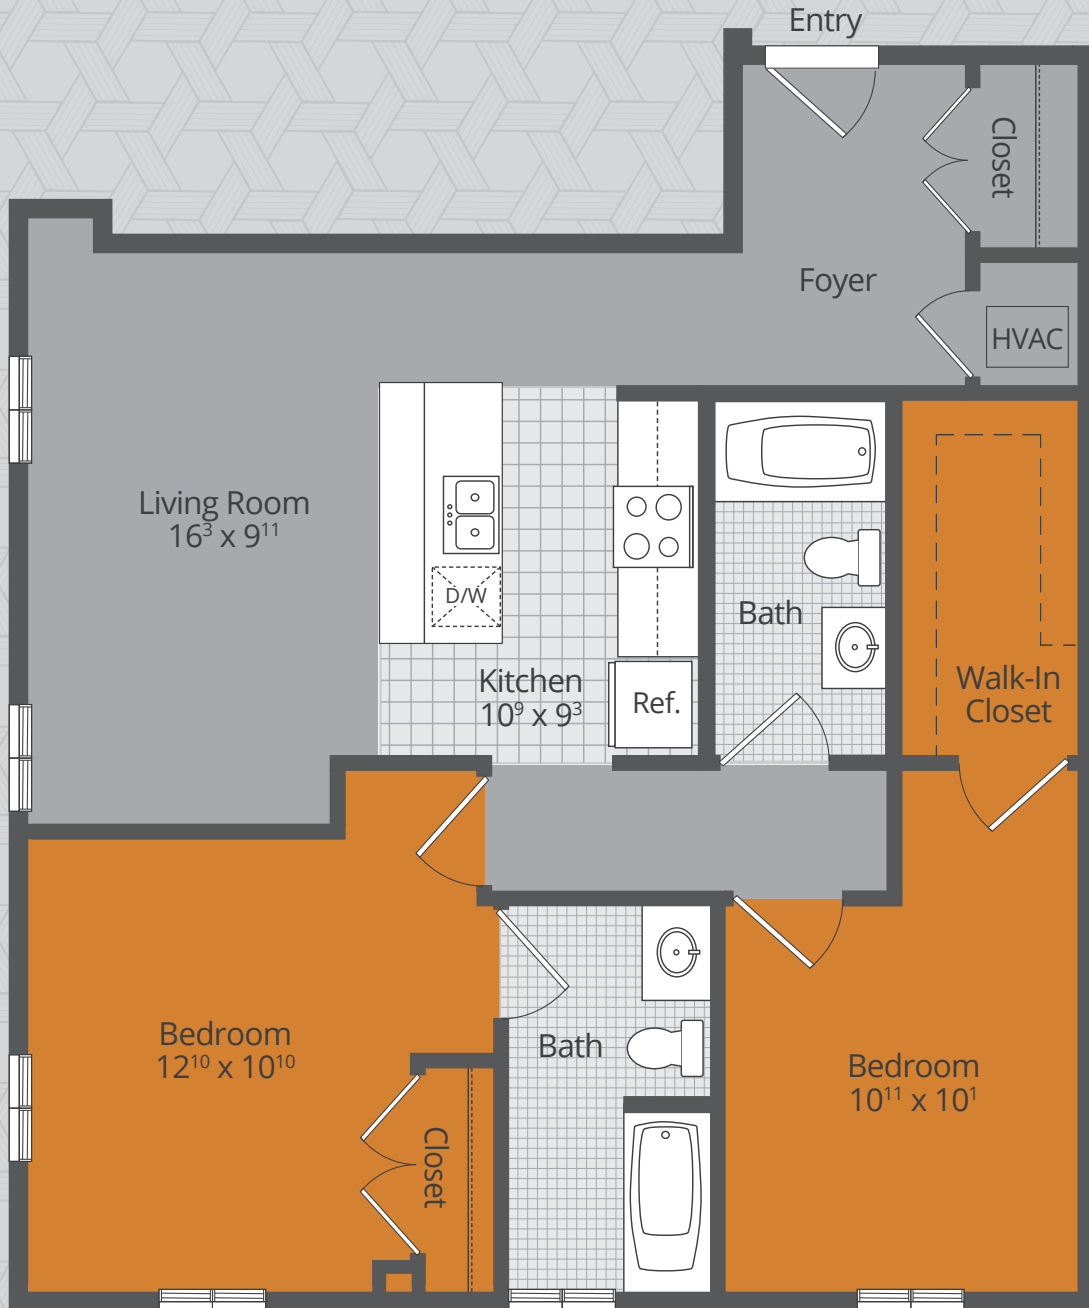

THE TREMONT

32500 CONCORD DRIVE
MADISON HEIGHTS, MI 48071
P: 248.585.4010
THE TREMONT MADISON HEIGHTS.COM

Professionally
Managed By

BEZTAK Properties

THE BEALE
2 BEDROOM | 2 BATH • 930 SQ FT
3RD FLOOR 1,090 SQ. FT.