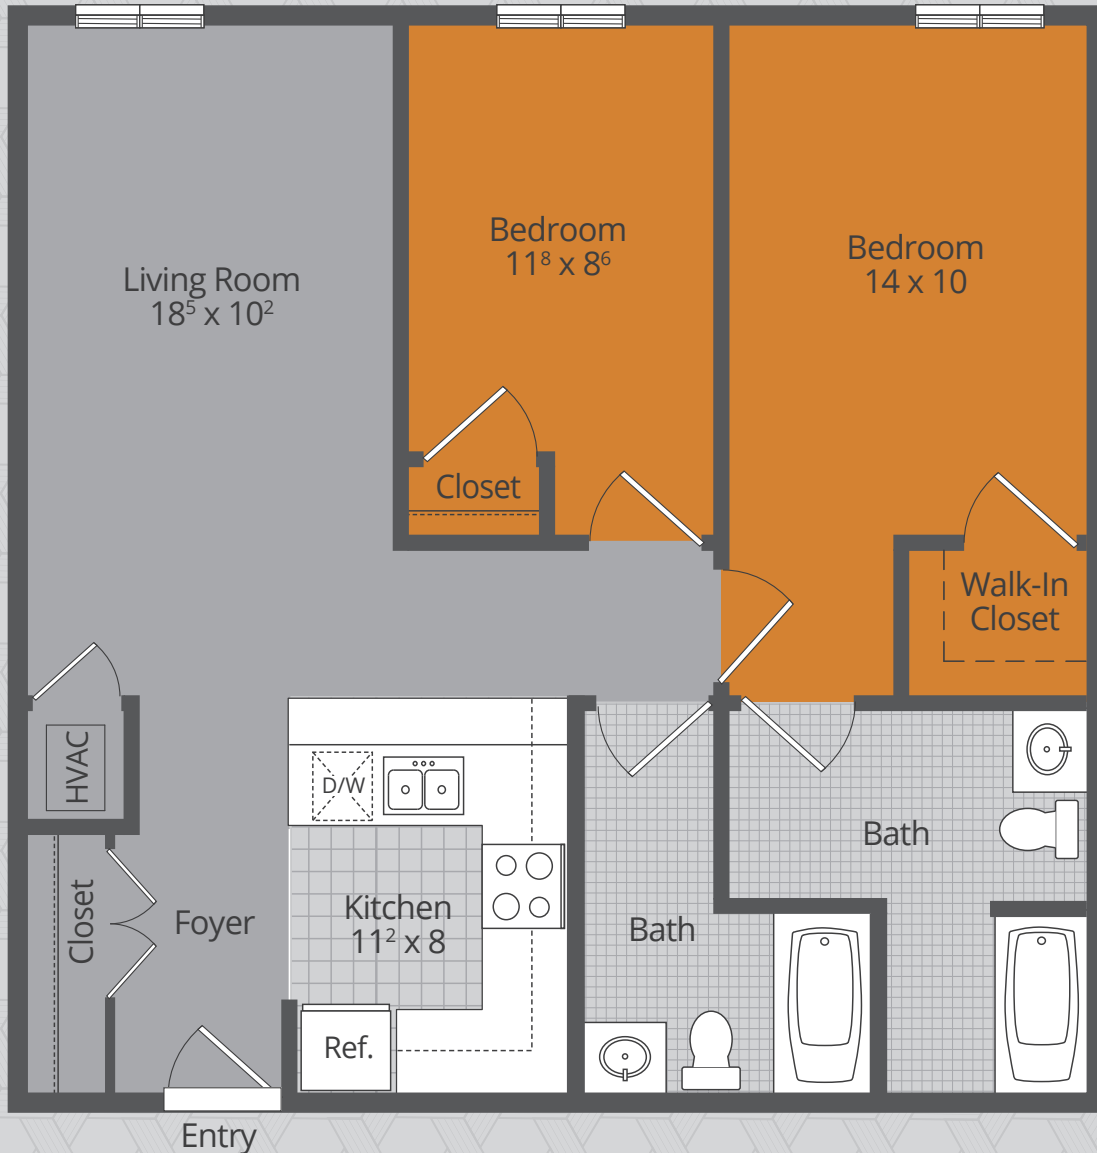

THE TREMONT

32500 CONCORD DRIVE
MADISON HEIGHTS, MI 48071
P: 248.585.4010
THETREMONTMADISONHEIGHTS.COM

Professionally
Managed By

BEZTAK Properties

THE POINTE
2 BEDROOM | 2 BATH • 865 SQ FT
3RD FLOOR 935 SQ. FT.