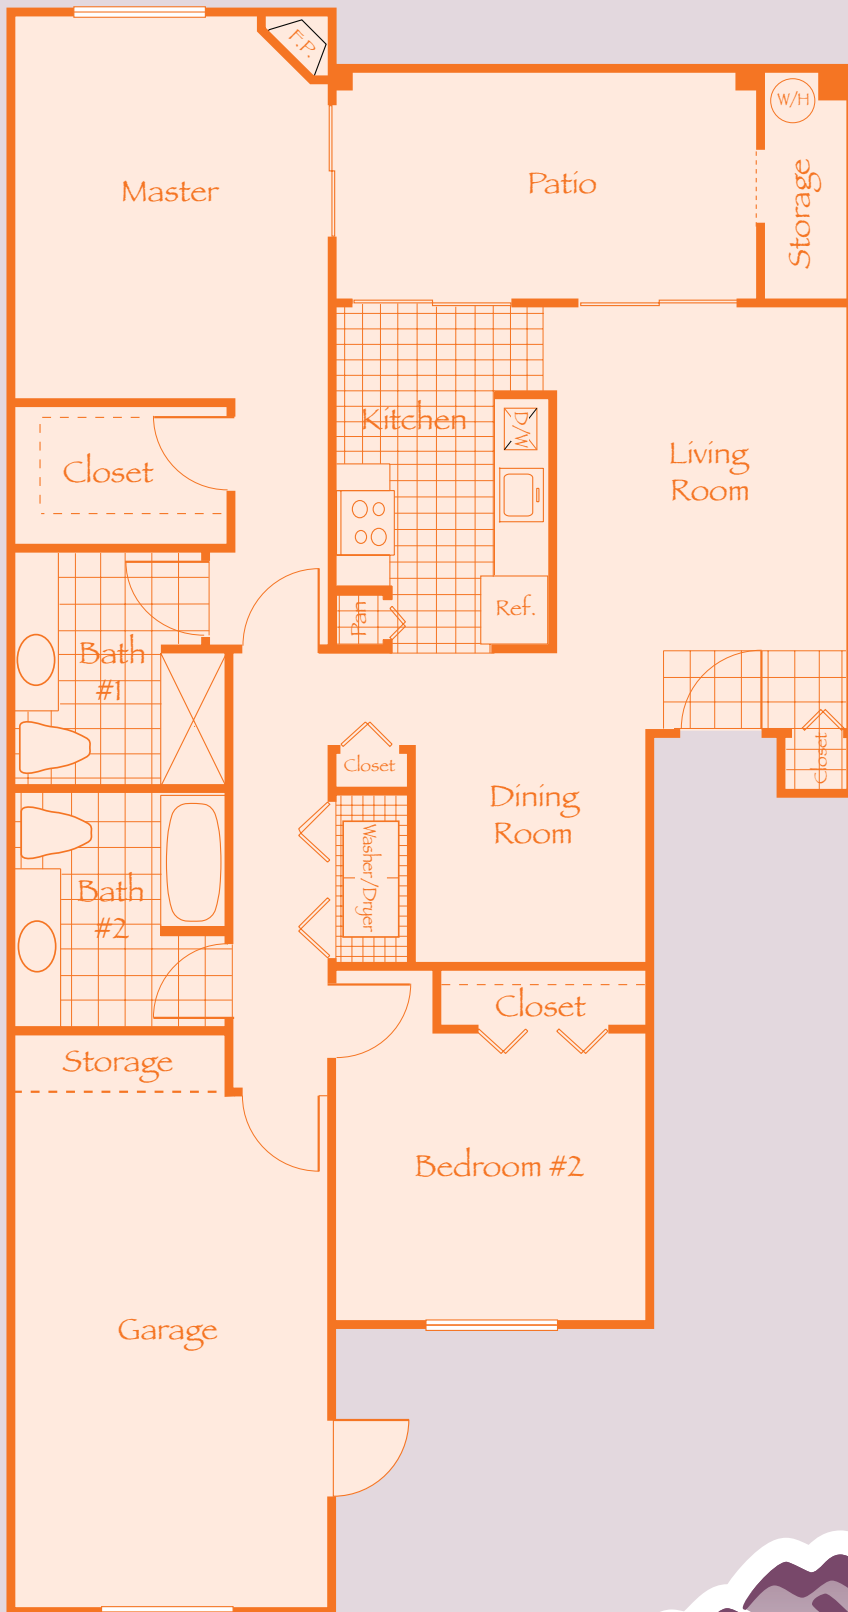

El Platino

2 Bedroom/2 Bath
Garage
1,130 Sq. Ft.

Oro Vista

LUXURY APARTMENTS