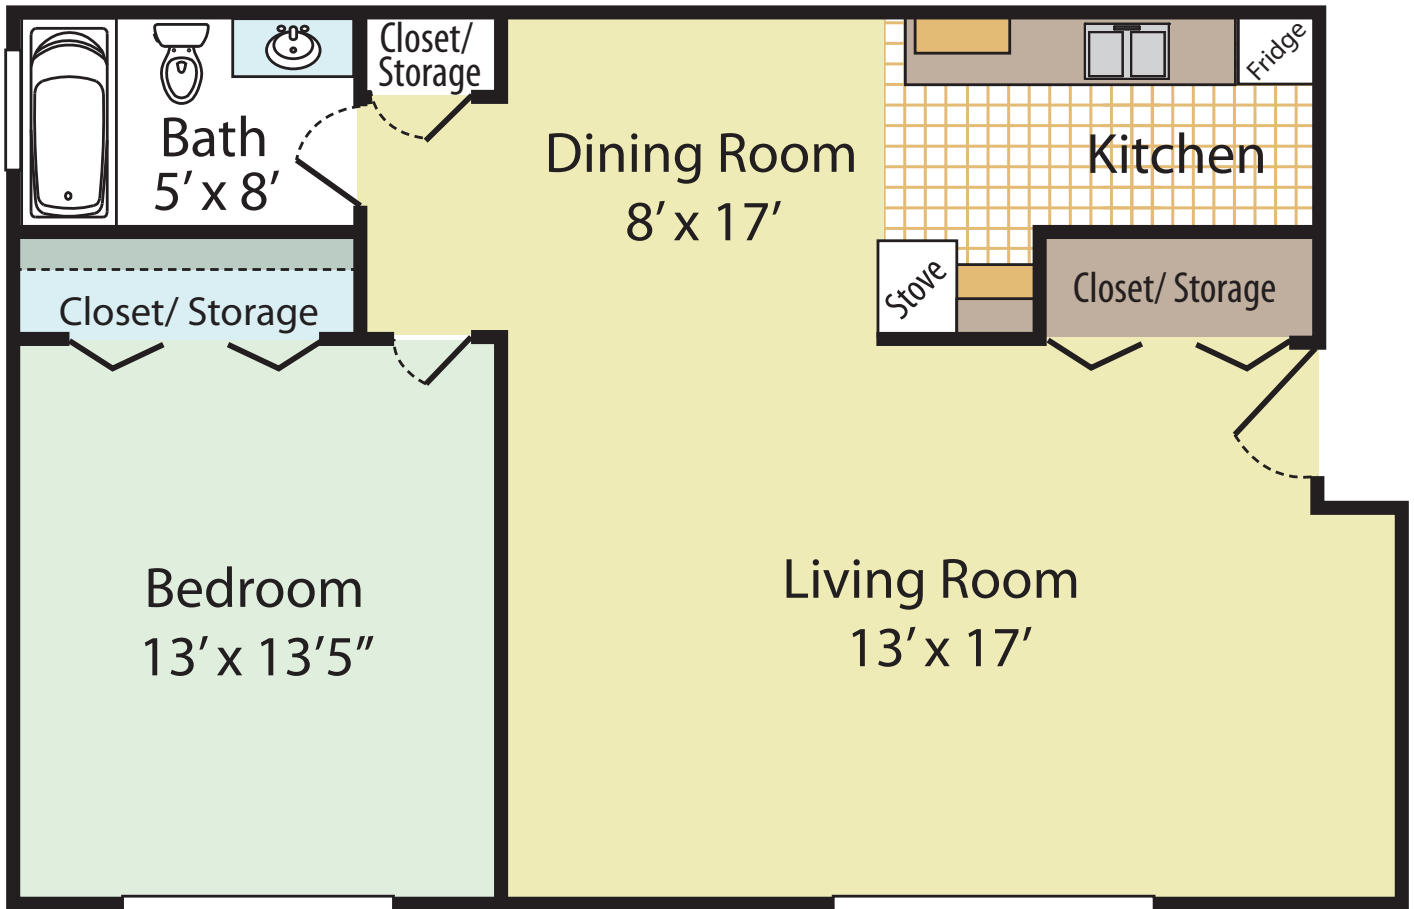

PRINCETON

1 Bedroom / 1 Bath - 820 sq ft

PRESIDENT MADISON apartments

31470 Harlo Drive., Madison Heights, MI 48071
www.PresidentMadisonApts.com | 248.585.0580