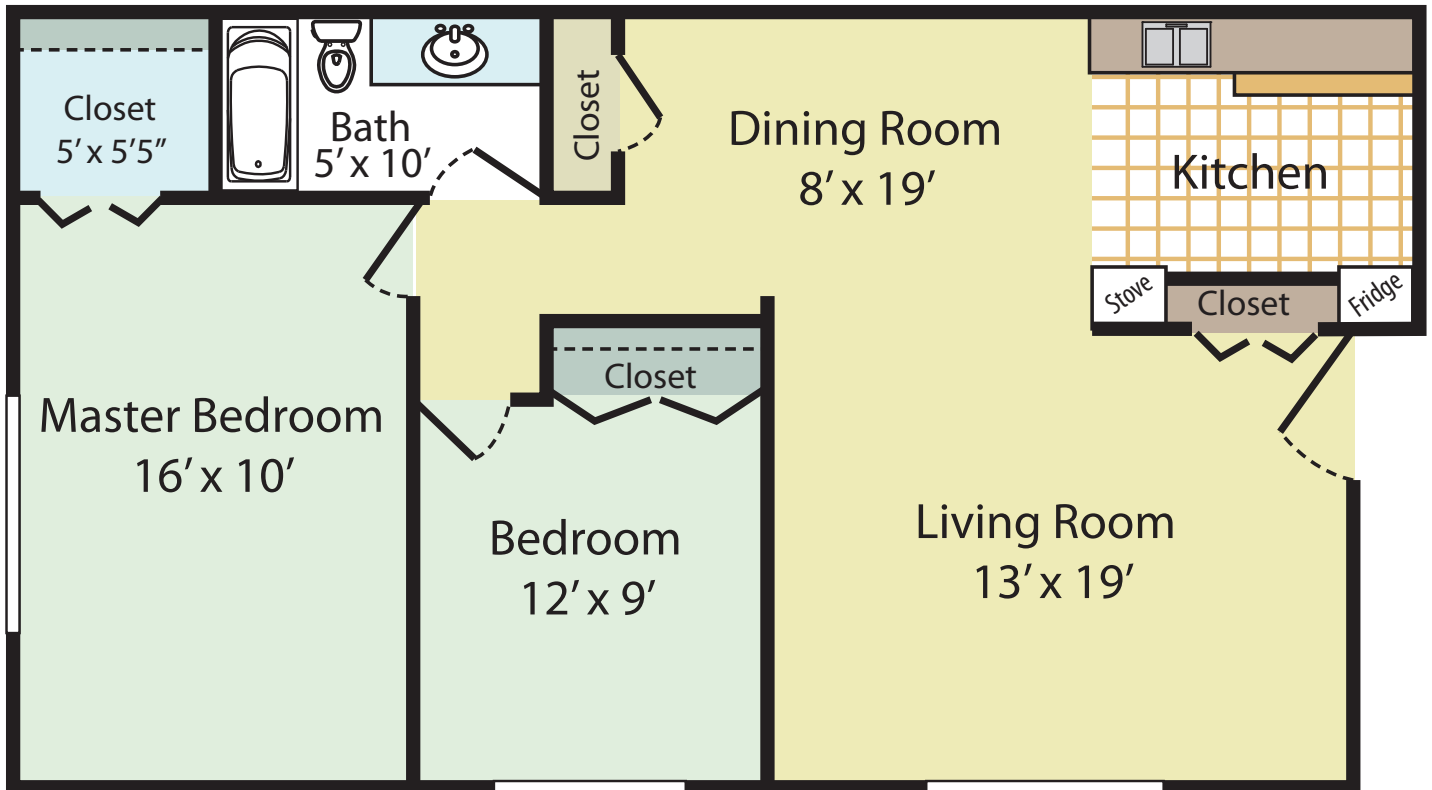

ELBRIDGE

2 Bedroom / 1 Bath - 856 sq ft

PRESIDENT MADISON apartments

31470 Harlo Drive., Madison Heights, MI 48071
www.PresidentMadisonApts.com | 248.585.0580