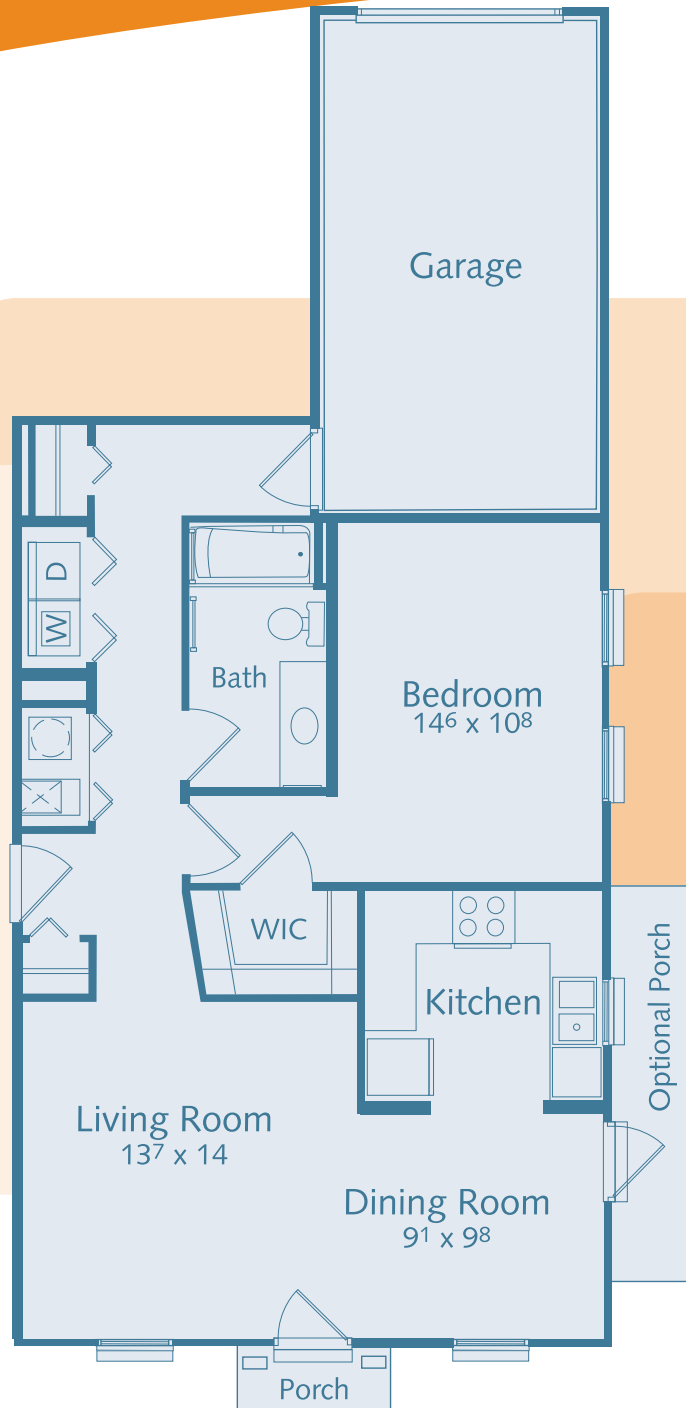

**1 bedroom, 1 bath
855 sq. ft.**

*Illustrations and dimensions are approximate. Beztak Properties reserves the right to revise design, specifications, materials, price and terms without notice or obligation, and the right to change or discontinue modes. © 2014 Beztak Properties.