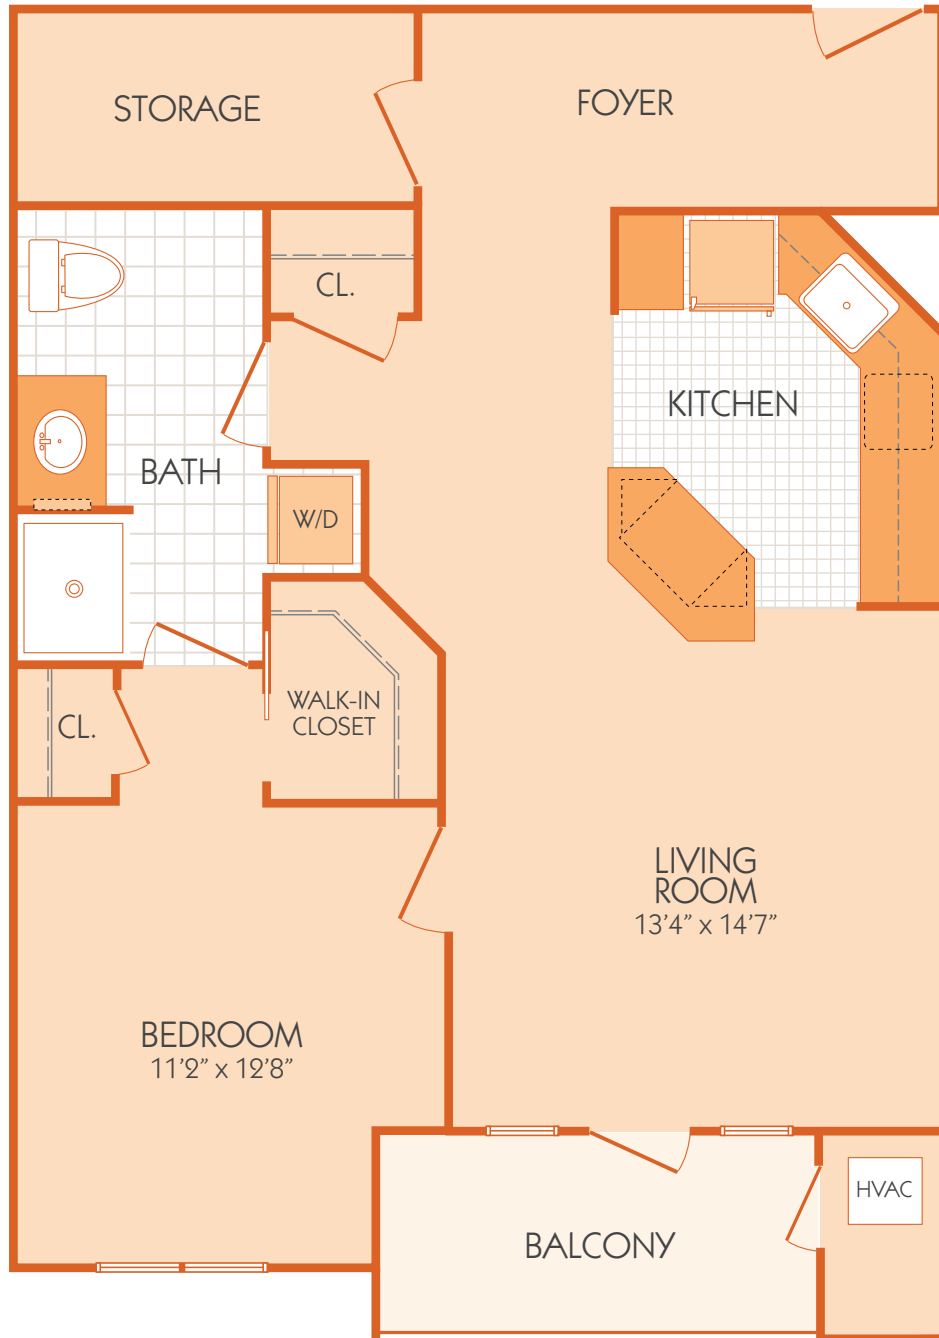

The Canary Island Date Palm

854 sq. ft.

Dimensions and square footage may vary by unit.