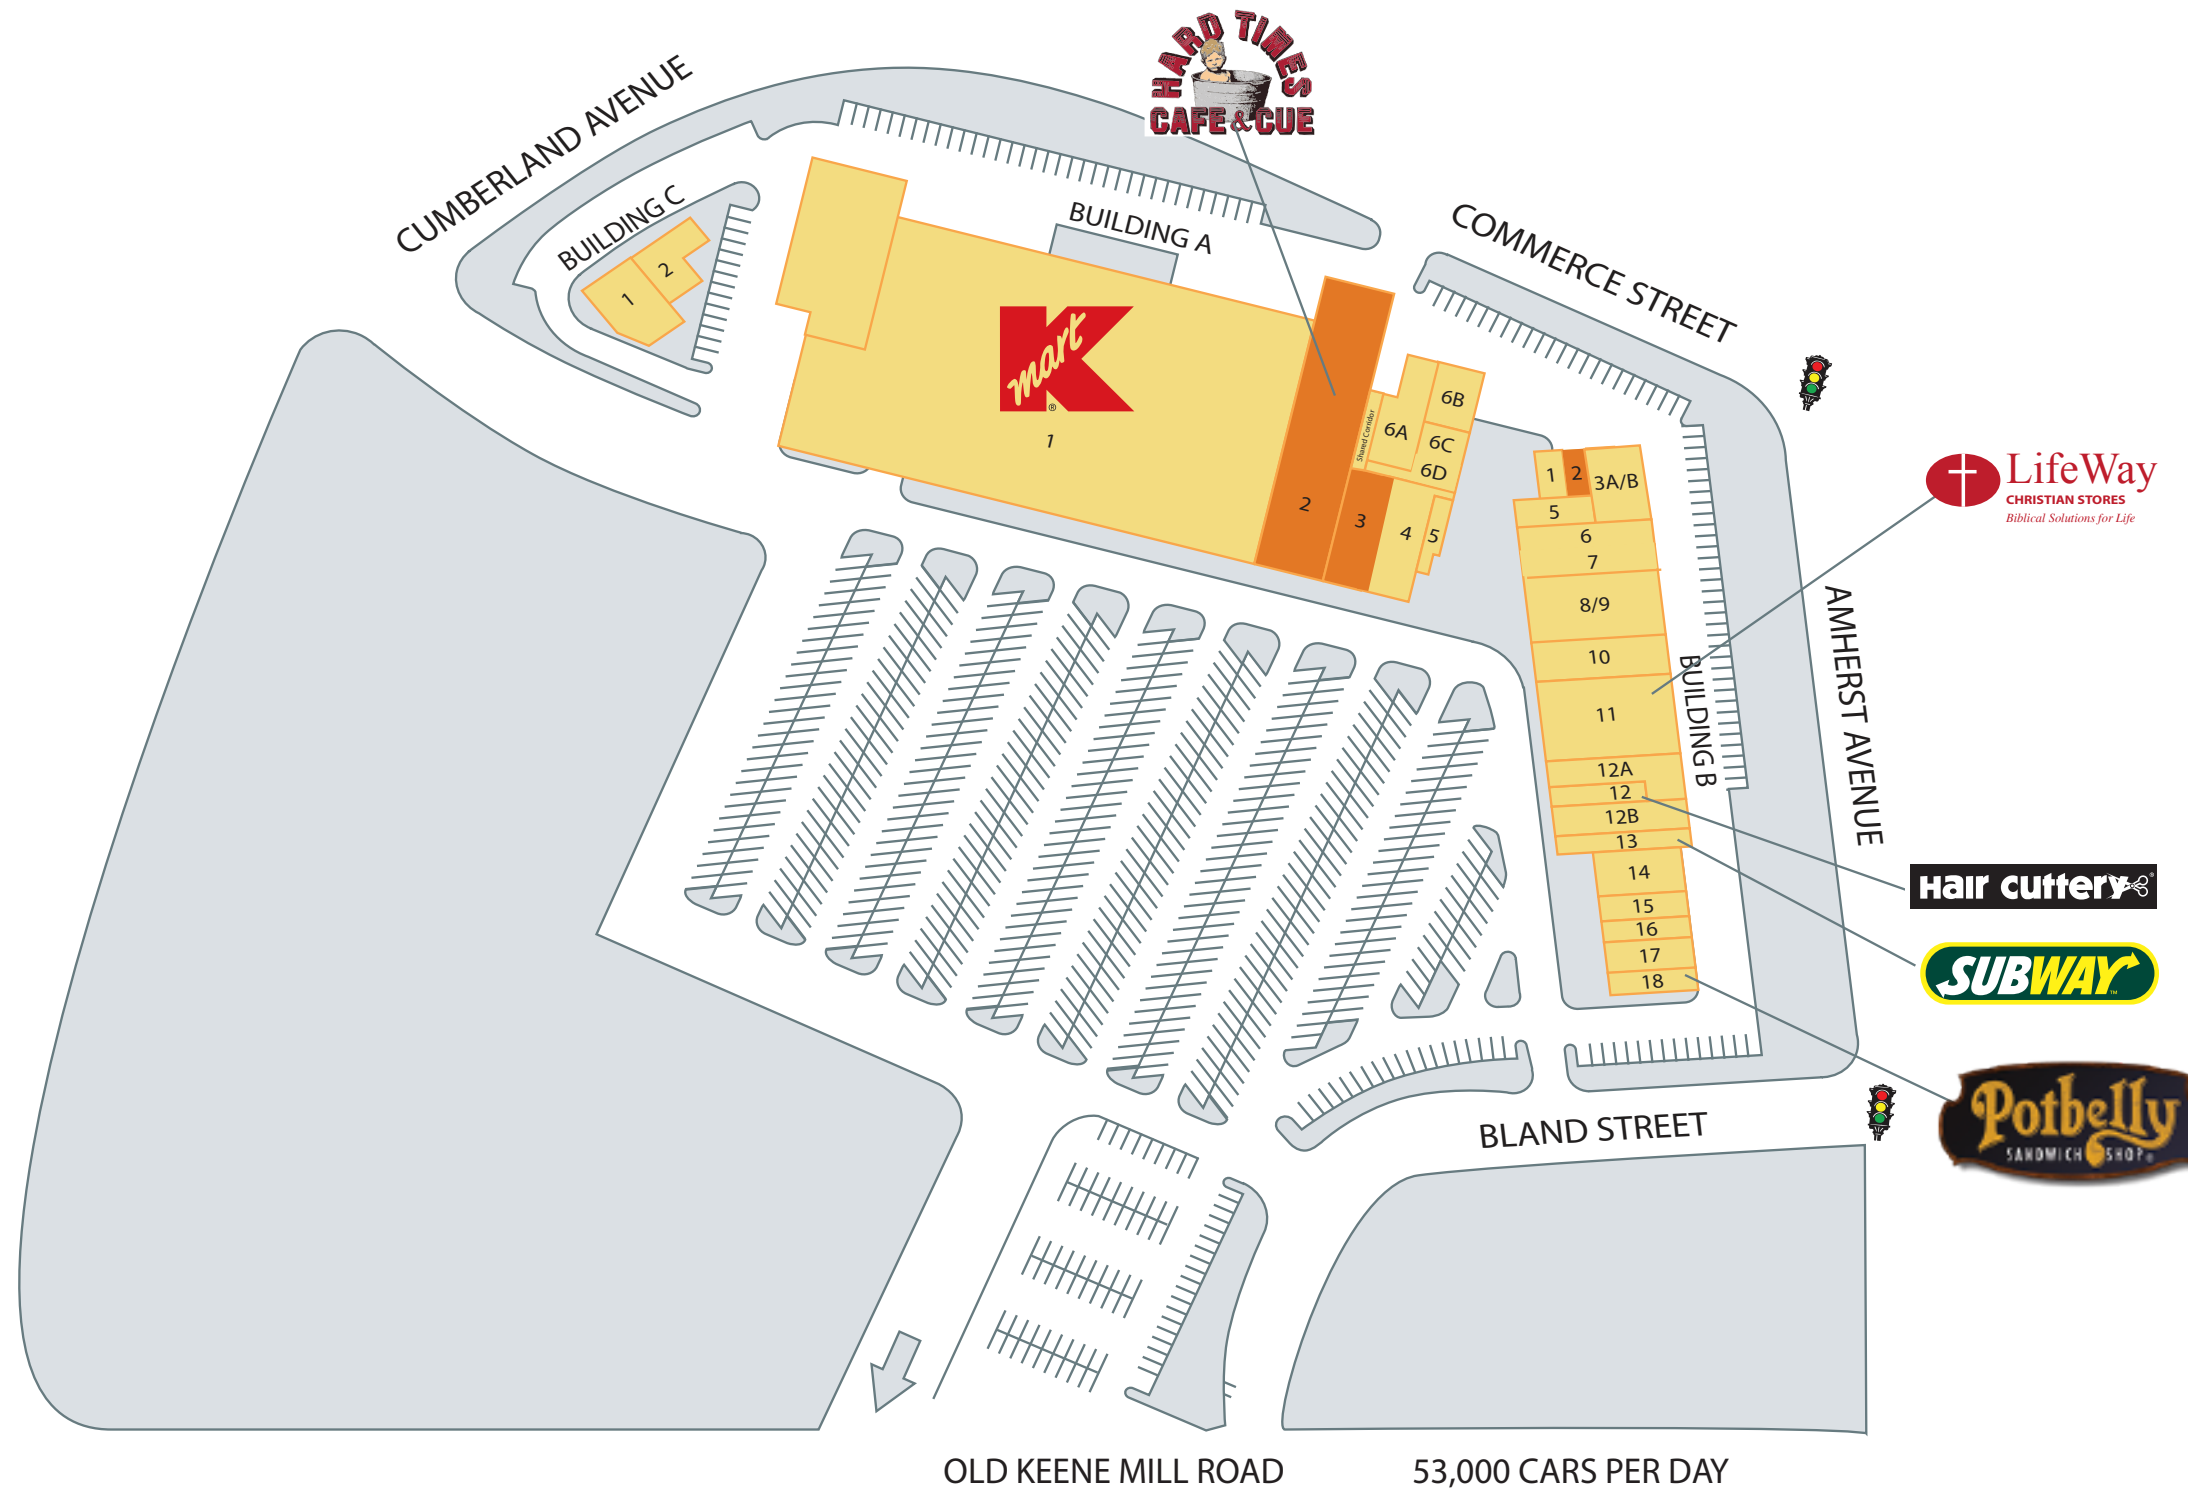

# Springfield Plaza

Springfield, Virginia

**A.J. DWOSKIN**  
& ASSOCIATES, INC.  
Real Estate Development & Management

Space	SF	Tenant
<b>Building A</b>		
1	76,223	K-Mart
2	12,768	Available
3	2,200	Available
4	4,503	PM Pediatrics
5	1,079	Embroidme
6A	3,251	Veronica's Bakery
6B	1,782	Veronica's Bakery
6C	1,074	Baldino's Lock & Key
6D	1,042	Spirit Wellness Massage
<b>Building B</b>		
1	762	Sushi & Bento Restaurant
2	811	Available
3A-B	2,400	Kabob Express
5	1,235	Boost Mobile
6	2,099	Oh Nails!
7	3,000	Colonial Animal Hospital
8-9	3,538	Bob & Ediths
10	2,893	Pollo Campero
11	6,433	Lifeway Christian Store
12	1,479	Hair Cuttery
12A	2,500	Eddie Greenan Jewelry Store
12B	2,500	Springfield Butcher
13	1,515	Subway
14	2,383	Viet Restaurant
15	1,280	Saray Restaurant
16	1,222	Adan & Eva Hair Salon
17	1,603	Potbelly Sandwich Shop
18	1,018	Potbelly Sandwich Shop
<b>Building C</b>		
1	3,165	Dominion Medical Center
2	1,990	Mandarin Restaurant

Total GLA 148,053