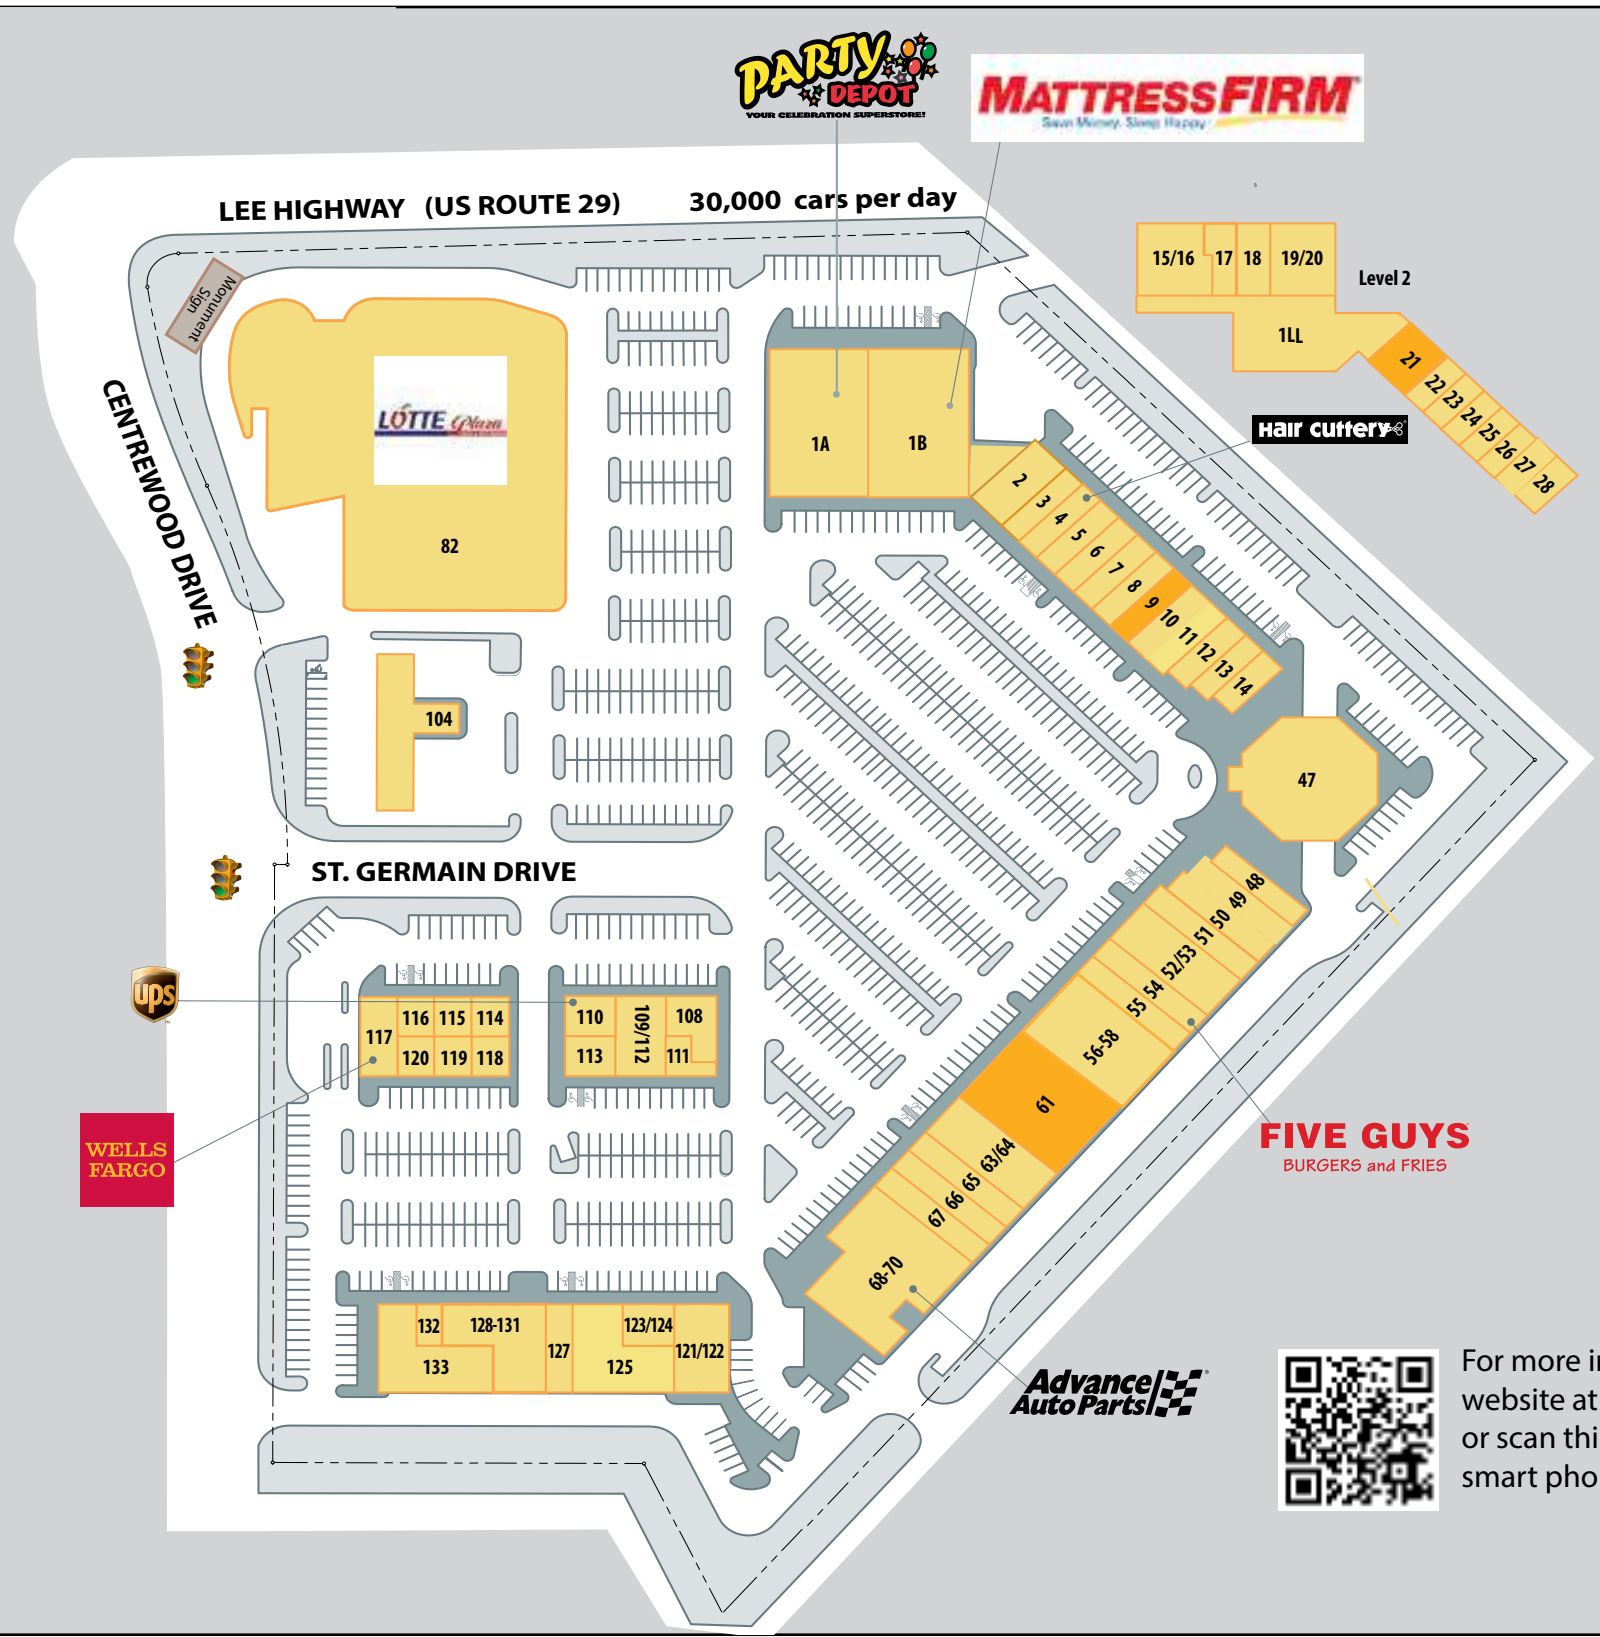

Centreville Square II

Centreville, Virginia

Space	SF	Tenant
1A	11,000	Party Depot
1B	6,735	Mattress Firm
1LL	4,620	Columbia College
2	2,316	Anytime Fitness
3	1,750	Anytime Fitness
4	1,050	Hair Cuttery
5	1,400	Tutti Frutti
6	1,400	Lil Thingamajigs
7	1,400	Hahapink
8	1,400	Expo Cleaners
9	1,400	Available
10	1,400	Mathnasium
11	1,400	WellBeing More
12	1,300	Centreville Electronics
13	1,200	Spider Mart Learning Center
14	1,100	Fairfax More, Inc
15/16/17	3,758	Kang Chon Korean/Chinese Restaurant
18	1,760	Columbia College
19/20	3,520	Columbia College
21	1,452	Available
22	850	Girl Scout Council
23	850	Enterprise-Rent-a-Car
24	850	Southwestern Youth Assn.
25	850	Kumon
26	850	Kumon
27	850	Wood Bridge Music
28	878	Bricks Pizza
47	9,111	Minnieland
48	1,700	El Fresco
49	1,716	Currypointe
50	1,857	Huntington Learning Center
51	2,000	One Main Financial
52/53	4,000	Shilla Bakery
54	2,000	Five Guys
55	2,000	Jim Jamshad Solani, DDS
56-58	5,749	Iron Age Restaurant
61	8,000	Available
63/64	2,814	Vit Goel Tofu
65	3,000	Kid-to-kid
66	2,000	Tapioca Express
67	2,000	JM Bagel Bakery
68/69/70	9,137	Advanced Auto Parts
82	47,002	Lotte Plaza International Grocer
104	970	Sunoco
108	1,693	Centreville Urgent Care
109/112	2,614	Dr. Neil Jones, DDS
110	1,307	The UPS Store
111	921	Navy Federal Credit Union
113	1,307	Italee Optical
114	828	Barber Shop
115	921	Eden's Reflexology Spa
116	921	Suh's Custom Taylor
117	2,177	Wells Fargo
118	794	Groom N Glory
119	921	Monet Salon
120	921	Wells Fargo
121/122	3,000	Pho Bistro
123/124	1,500	Kabob Express
125	4,500	Yoon's Auto Care
127	1,406	Oriental Express
128-131	2,621	Ciro's New York Pizza
132	629	Ann's Nail Salon
133	4,935	Centreville Tire and Auto

Total GLA 200,366

For more information, visit our website at www.dwoskin.com, or scan this code using your smart phone.