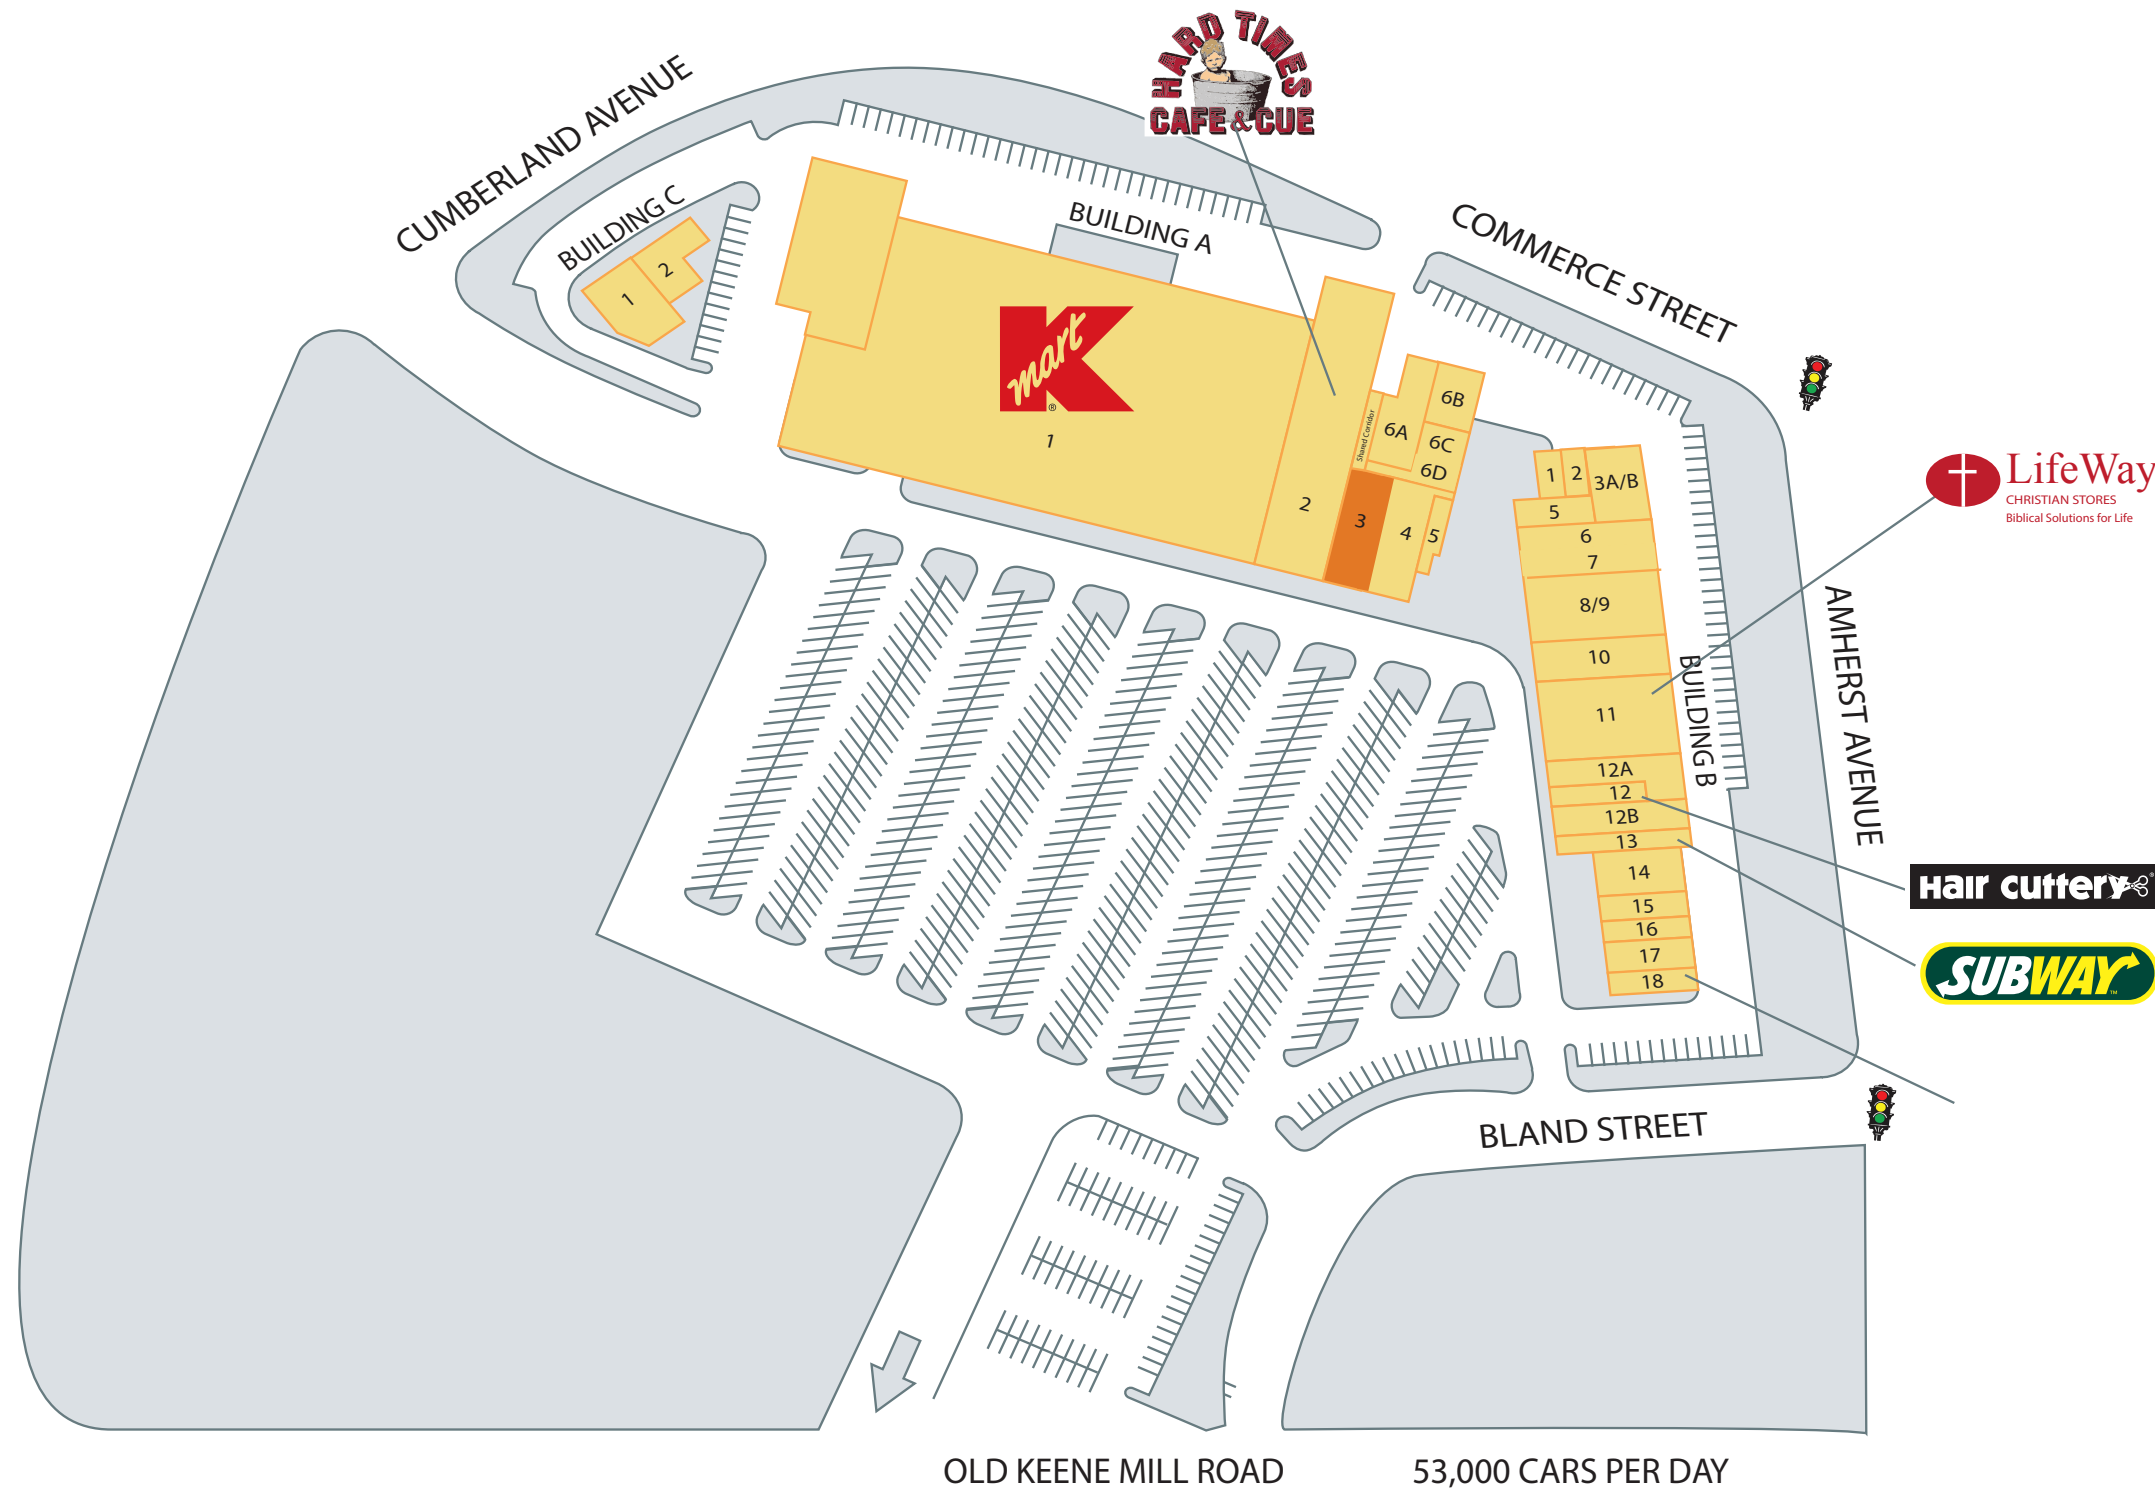

Springfield Plaza

Springfield, Virginia

A.J. DWOSKIN
& ASSOCIATES, INC.
Real Estate Development & Management

Space	SF	Tenant
Building A		
1	76,223	K-Mart
2	12,768	Available
3	2,200	Available
4	4,503	PM Pediatrics
5	1,079	Embroidme
6A	3,251	Veronica's Bakery
6B	1,782	Veronica's Bakery
6C	1,074	Baldino's Lock & Key
6D	1,042	Spirit Wellness Massage
Building B		
1	762	Sushi & Bento Restaurant
2	811	Cricket Wireless
3A-B	2,400	Kabob Express
5	1,235	Boost Mobile
6	2,099	Oh Nails!
7	3,000	Colonial Animal Hospital
8-9	3,538	Bob & Ediths
10	2,893	Pollo Campero
11	6,433	Lifeway Christian Store
12	1,479	Hair Cuttery
12A	2,500	Eddie Greenan Jewelry Store
12B	2,500	Springfield Butcher
13	1,515	Subway
14	2,383	Viet Restaurant
15	1,280	Saray Restaurant
16	1,222	Adan & Eva Hair Salon
17	1,603	Potbelly Sandwich Shop
18	1,018	Potbelly Sandwich Shop
Building C		
1	3,165	Dominion Medical Center
2	1,990	Mandarin Restaurant
Total GLA 148,053		