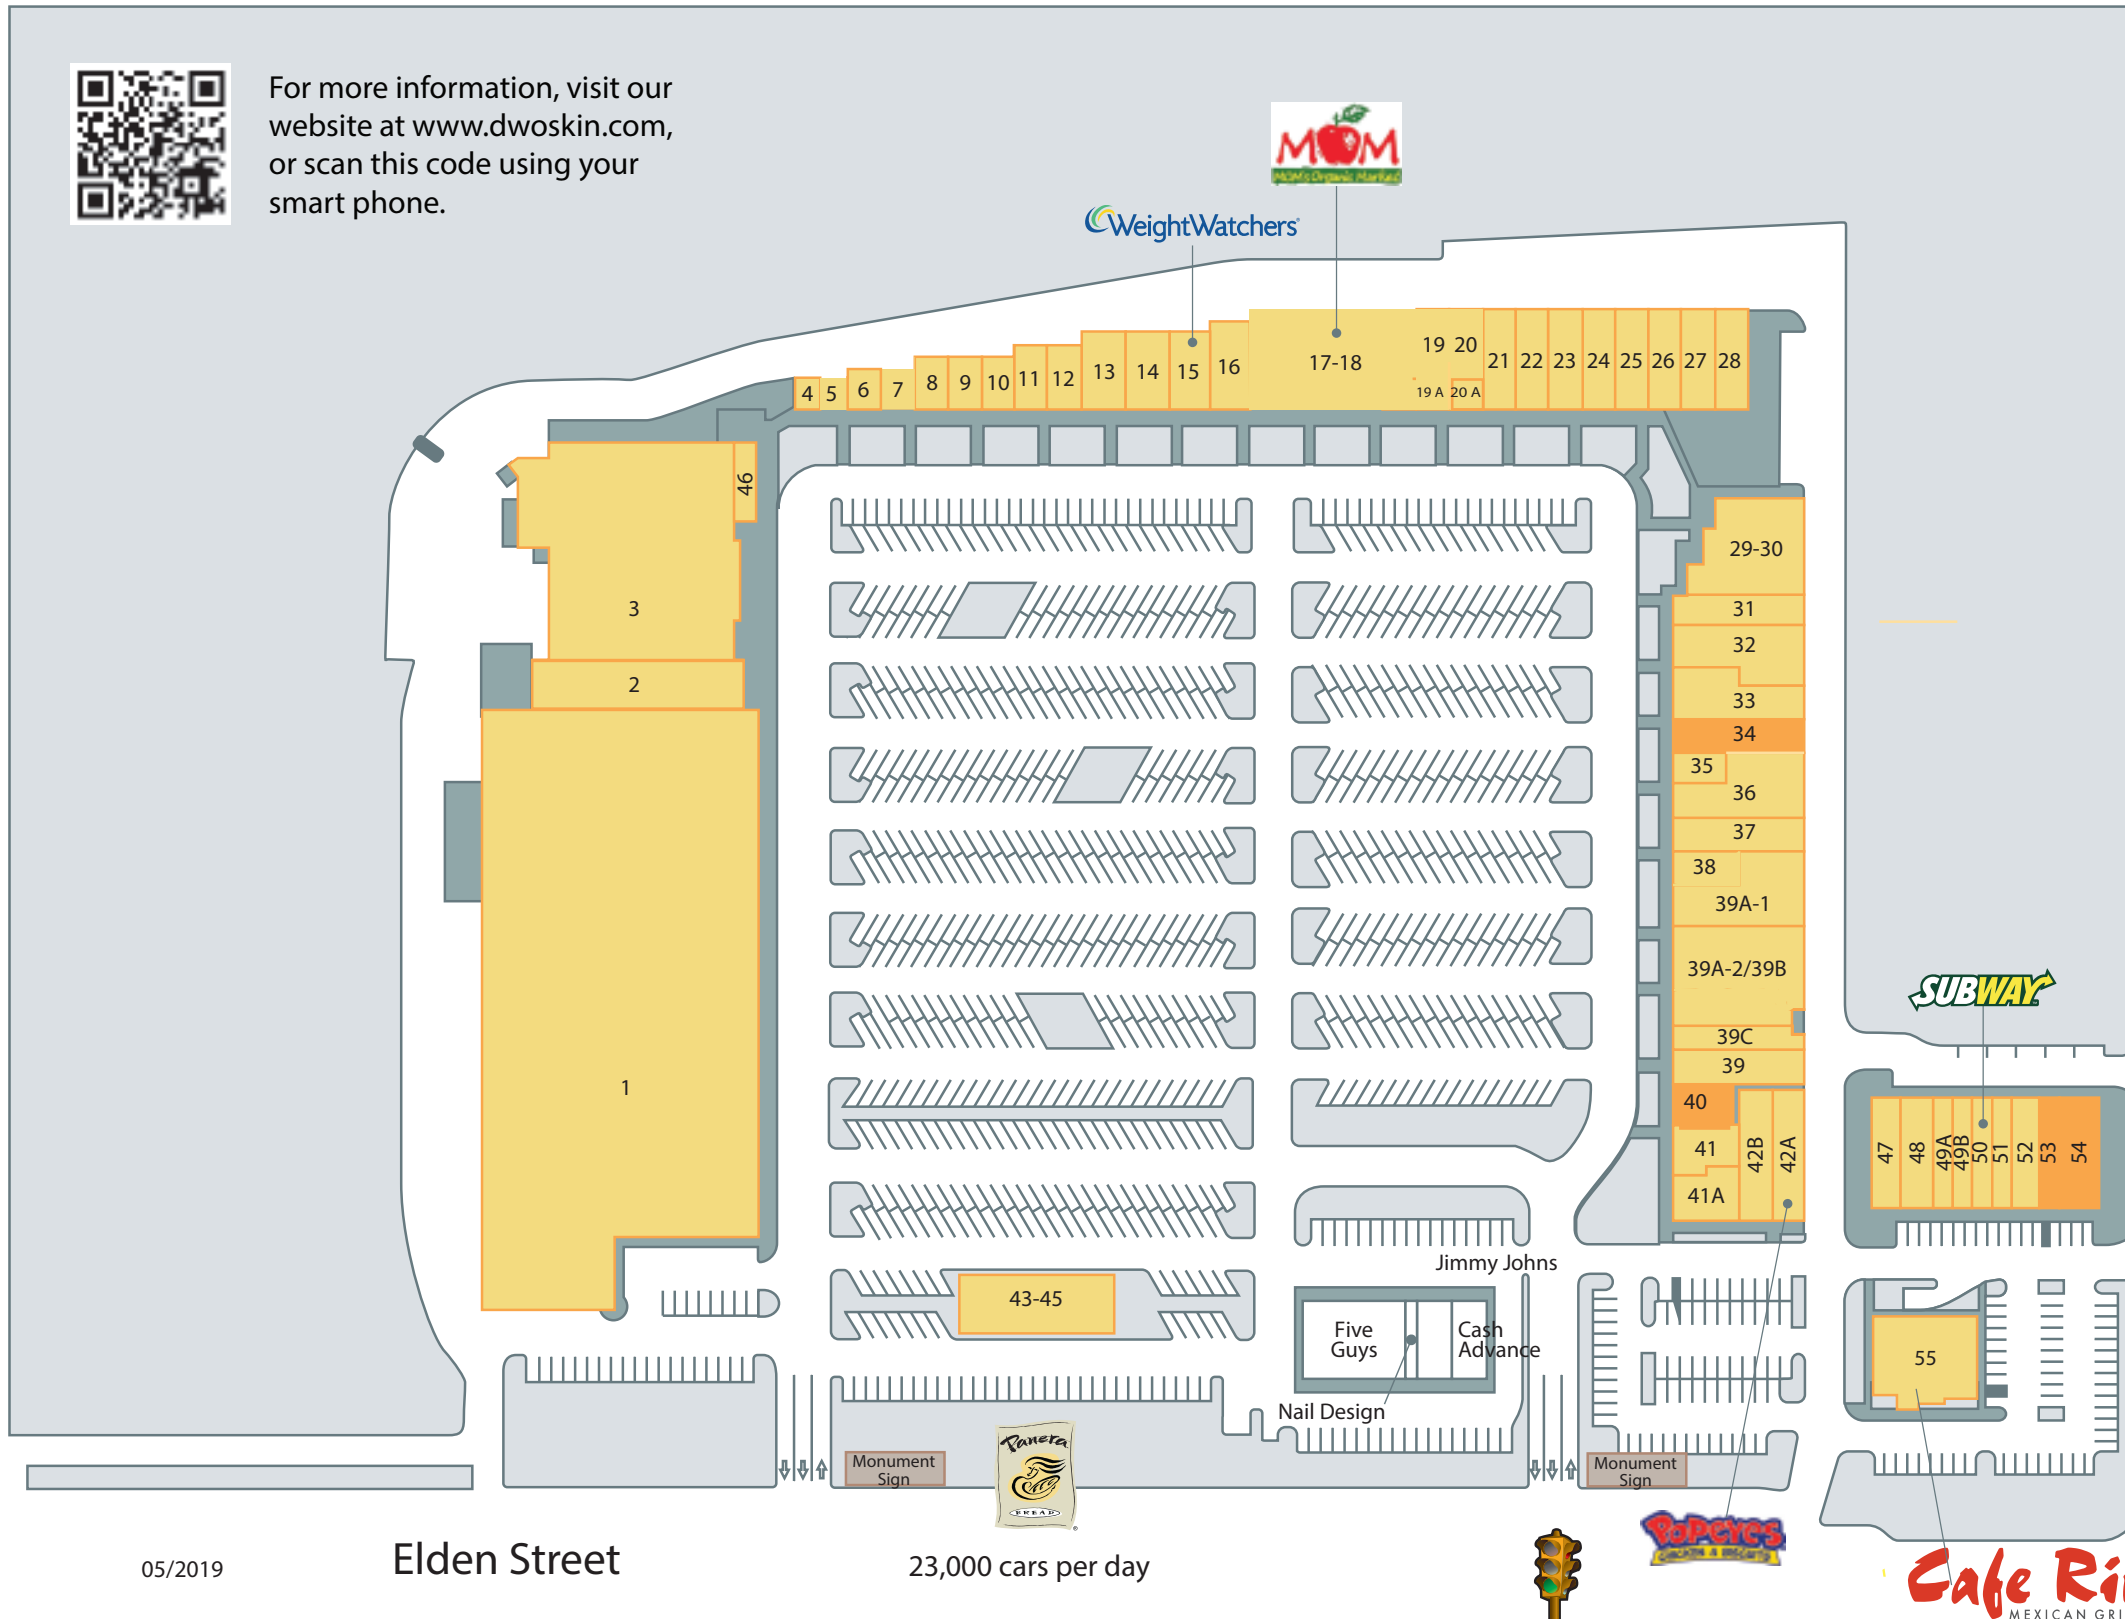

Space	SF	Tenant
1	88,562	*Changes Coming Soon*
2	7,550	Royal Buffet
3	25,989	Lotte Plaza
4	520	Kim's Watchmakers
5	492	Art Threading & Spa
6	767	Nail Villa II
7	750	Oki Bowl
8	1,007	The Deli
9	1,017	Postal Plus
10	997	Boost Mobile
11	1,250	Vacuums Unlimited
12	1,264	SpiderSmart
13	2,026	Dona Gloria Tipicos
14	2,000	Russian Gourmet
15	1,965	Weight Watchers
16-20 B	10,092	Mom's Organic Market
19 A	1,013	Canine Carousel
20A	1,012	Family Immediate Care
21	2,025	Sonia Jewelry & Bridal
22	1,993	Phoenix Rehab
23	1,923	Chaan Thai Massage
24	2,025	My Doctors Pharmacy
25	2,025	Thai Shogun Restaurant
26	2,065	Greenfare
27-28	4,078	Escape Room
29-30	6,000	Fairfax County School Board
31	3,000	Sterner's TKD Academy
32	3,623	Charcoal Kabob
33	3,164	Fresh Bakery
34	2,500	LA Fitness
35	1,000	Cirque Salon Studio
36	4,000	Cirque Salon Studio
37	2,500	Pho 75
38	1,250	VA ABC
39-A1	4,138	VA ABC
39-A2/B	7,511	Madina Market
39C	1,936	Grace's Pasteries
39	2,500	Grenada Turkish Café & Bakery
40	1,460	Pizza Hut
41	1,540	Herndon Indian Restaurant
41A	2,000	Apple FCU
42A	2,400	Popeye's
42B	2,400	Firehouse Subs
43-45	5,124	Panera
46	1,087	The Barber Shop
47	1,456	Dessert Lounge
48	2,125	Family Dental
49-A	1,275	Cell Depot
49-B	1,275	Wireless Communications
50	1,275	Subway
51	1,275	Sweet Leaf Cafe
52	1,700	Boutique Bakery
53	1,318	Available
54	2,500	Available
55	4,800	Cafe Rio

05/2019

Elden Street

23,000 cars per day

Total GLA 246,584