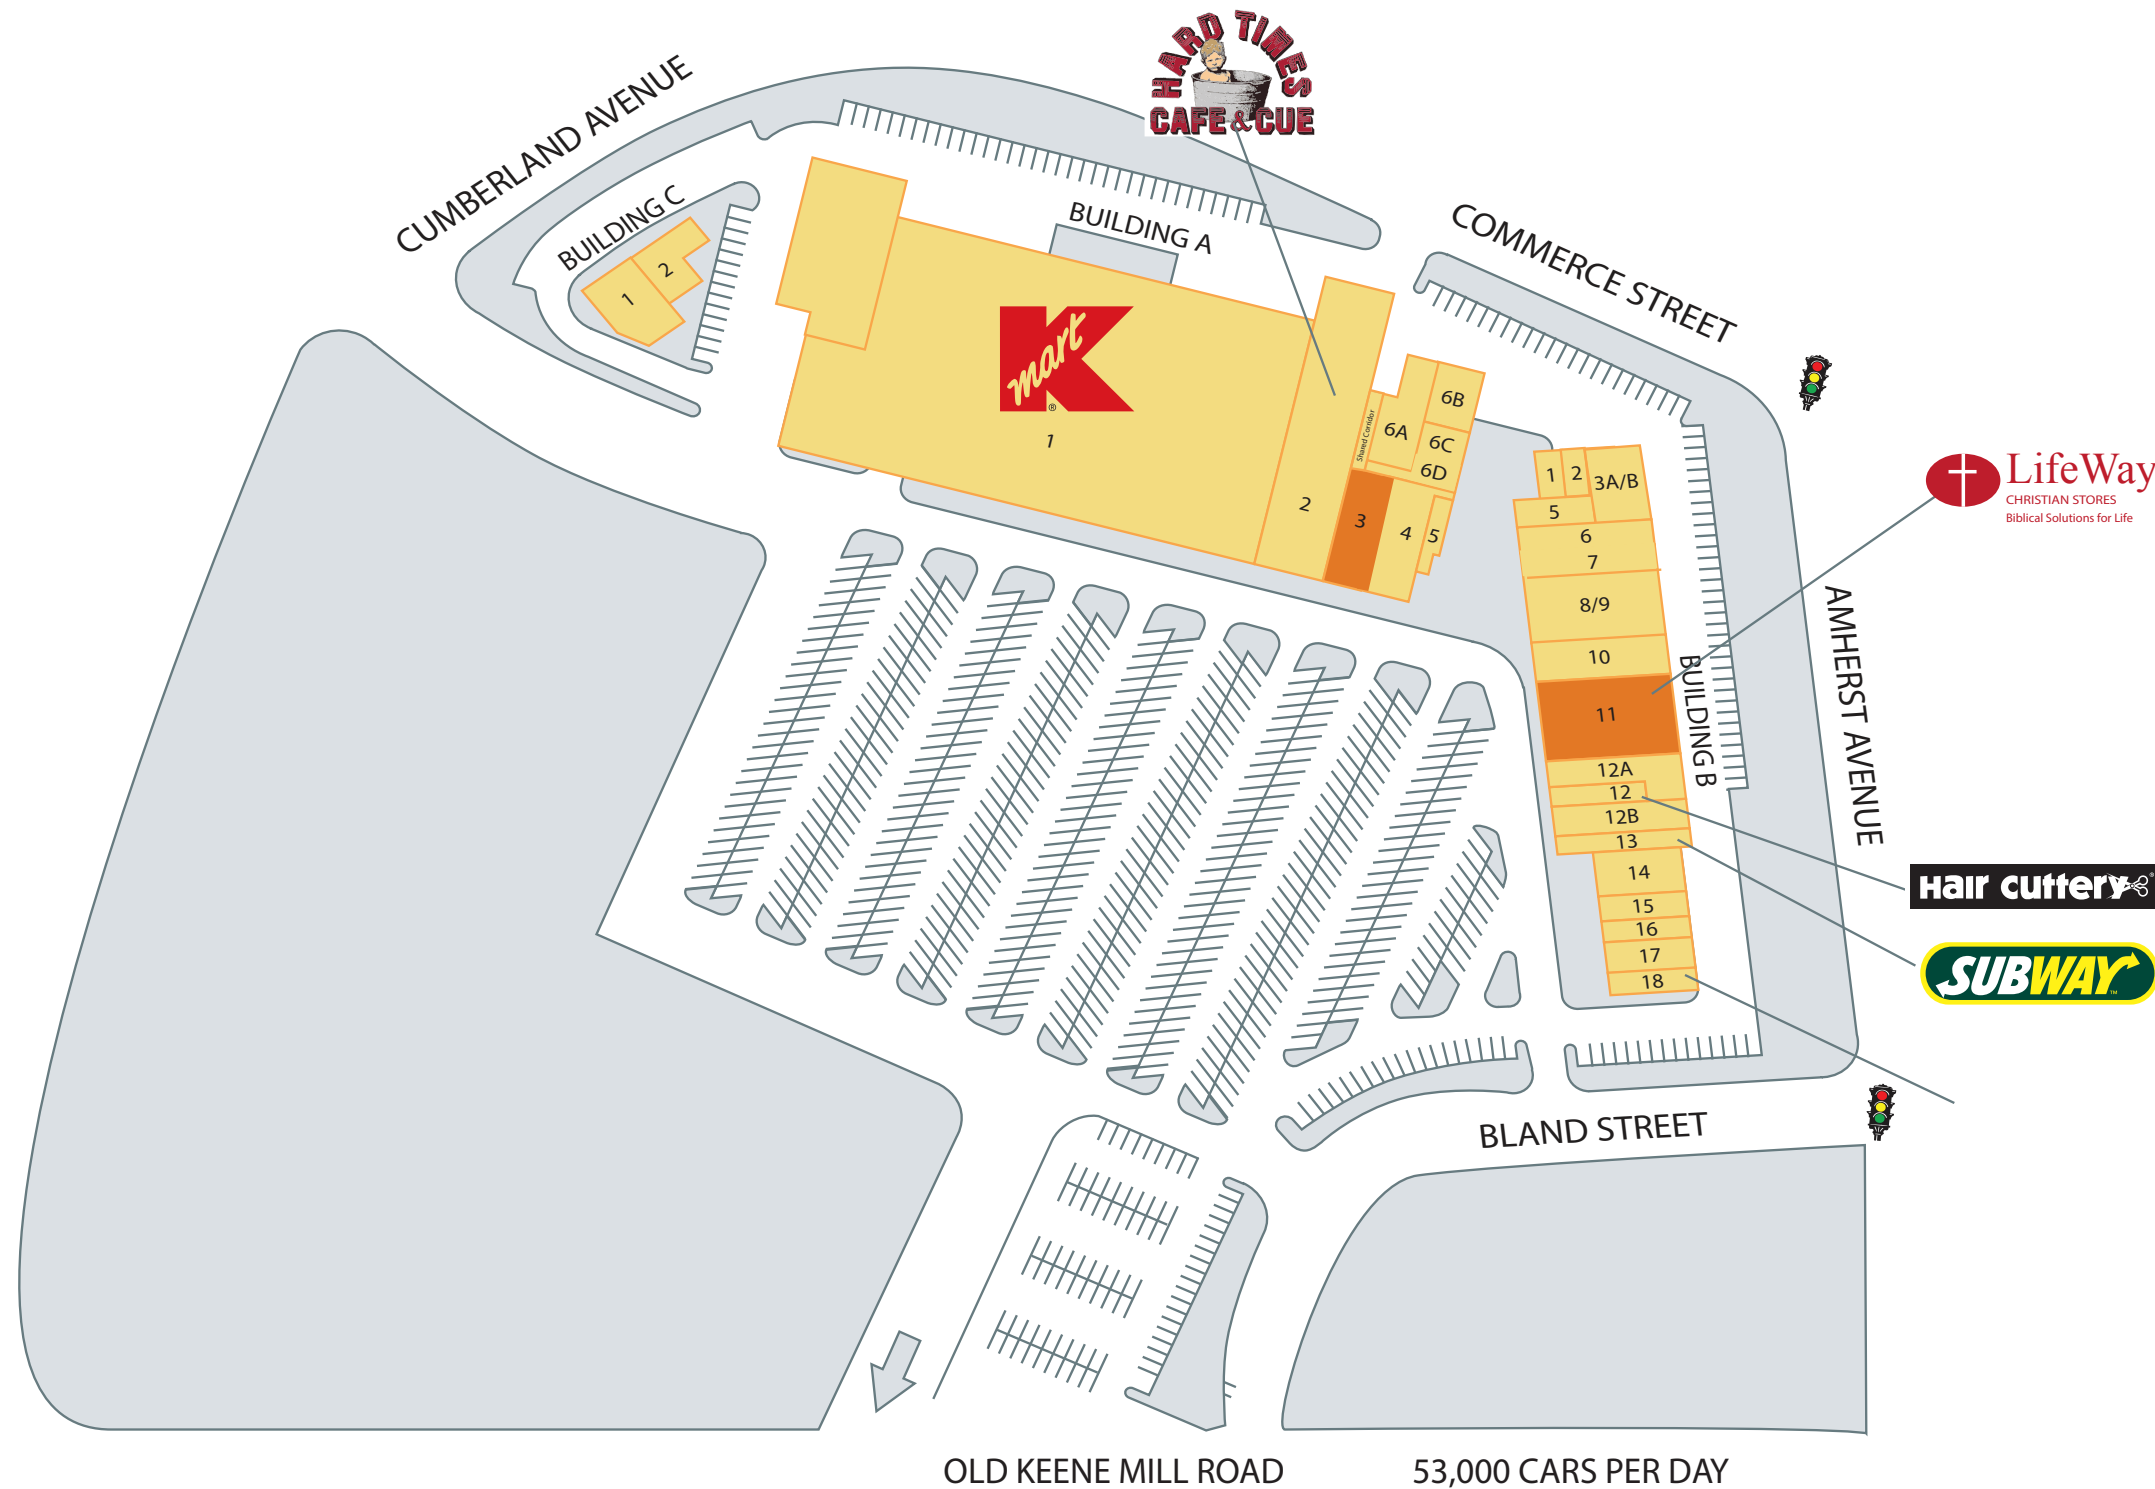

Springfield Plaza

Springfield, Virginia

A.J. DWOSKIN
 & ASSOCIATES, INC.
 Real Estate Development & Management

Space	SF	Tenant
Building A		
1	76,223	K-Mart
2	12,768	Hard Times Cafe
3	2,200	Available
4	4,503	PM Pediatrics
5	1,079	Embroidme
6A	3,251	Veronica's Bakery
6B	1,782	Veronica's Bakery
6C	1,074	Baldino's Lock & Key
6D	1,042	Spirit Wellness Massage
Building B		
1	762	Sushi & Bento Restaurant
2	811	Cricket Wireless
3A-B	2,400	Kabob Express
5	1,235	Boost Mobile
6	2,099	Oh Nails!
7	3,000	Colonial Animal Hospital
8-9	3,538	Bob & Ediths
10	2,893	Pollo Campero
11	6,433	Lifeway Christian Store
12	1,479	Hair Cuttery
12A	2,500	Eddie Greenan Jewelry Store
12B	2,500	Springfield Butcher
13	1,515	Subway
14	2,383	Viet Restaurant
15	1,280	Saray Restaurant
16	1,222	Adan & Eva Hair Salon
17	1,603	Potbelly Sandwich Shop
18	1,018	Potbelly Sandwich Shop
Building C		
1	3,165	Dominion Medical Center
2	1,990	Mandarin Restaurant
Total GLA 148,053		